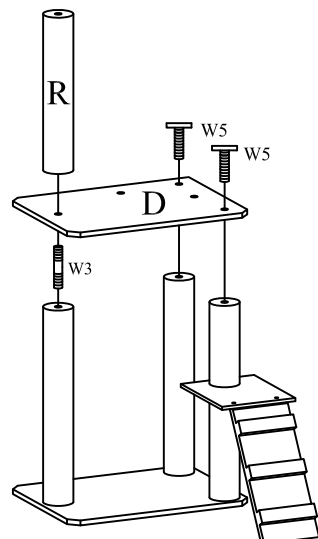

1pc

1pc

1pc

1pc

1pc

Packing List

2pcs

Accessory	Size	Quantity
	—	1pc
	Ø 1/8" / Ø20MM	1pc
	Ø 3/16" x 1 3/8" / Ø8mm x 40mm	8pcs
	Ø 3/16" x 2 3/4" / Ø8mm x 70mm	2pcs
	Ø 3/16" x 1 3/16" / Ø8mm x 30mm	2pcs
	Ø 1/4" x 3/8" / Ø6mm x 16mm	2pcs

25cm*1pc

34cm*1pc

48cm*2pcs

60cm*2pcs

Hammock 1pc

step1

step2

step3

step4