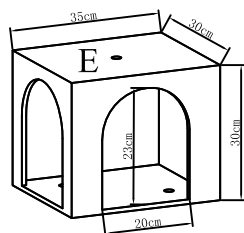

1pc

1pc

1pc

1pc

1pc

Packing List

2pcs

Accessory	Size	Quantity
	—	1pc
	Ø 1/8" / Ø20MM	1pc
	Ø 3/16" x 1 3/8" / Ø8mm x 40mm	8pcs
	Ø 3/16" x 2 3/4" / Ø8mm x 70mm	2pcs
	Ø 3/16" x 1 3/16" / Ø8mm x 30mm	2pcs
	Ø 1/4" x 3/8" / Ø6mm x 16mm	2pcs

25cm*1pc

34cm*1pc

48cm*2pcs

60cm*2pcs

Hammock 1pc

step1

step2

step3