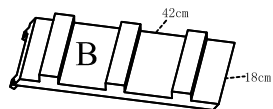

1pc

1pc

1pc

1pc

1pc

Packing List

2pcs

Accessory	Size	Quantity
	—	1pc
	Ø 1/8" / Ø20MM	1pc
	Ø 3/16" x 1 3/8" / Ø8mm x 40mm	8pcs
	Ø 3/16" x 2 3/4" / Ø8mm x 70mm	2pcs
	Ø 3/16" x 1 3/16" / Ø8mm x 30mm	2pcs
	Ø 1/4" x 3/8" / Ø6mm x 16mm	2pcs

25cm*1pc

34cm*1pc

48cm*2pcs

60cm*2pcs

Hammock 1pc

step1

step2

step3