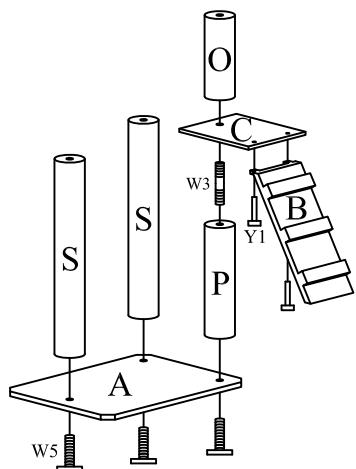

1pc

1pc

1pc

1pc

1pc

Packing List

2pcs

Accessory	Size	Quantity
	—	1pc
	Ø 1/8" / Ø20MM	1pc
	Ø 3/16" x 1 3/8" / Ø8mm x 40mm	8pcs
	Ø 3/16" x 2 3/4" / Ø8mm x 70mm	2pcs
	Ø 3/16" x 1 3/16" / Ø8mm x 30mm	2pcs
	Ø 1/4" x 3/8" / Ø6mm x 16mm	2pcs

25cm*1pc

34cm*1pc

48cm*2pcs

60cm*2pcs

Hammock 1pc

step1

step2

step3

step4