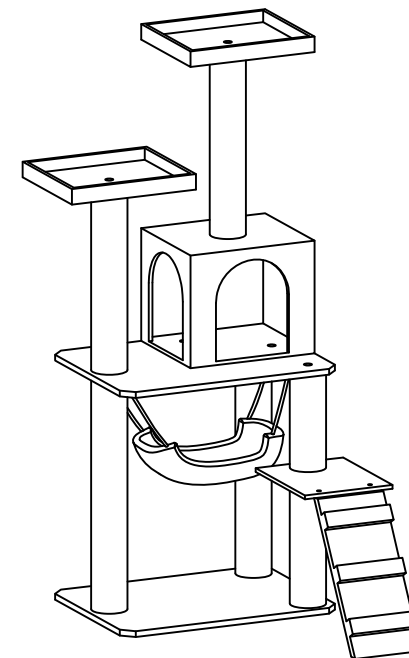

1pc

1pc

1pc

1pc

1pc

Packing List

2pcs

Accessory	Size	Quantity
	—	1pc
	Ø 1/8" / Ø20MM	1pc
	Ø 3/16" x 1 3/8" / Ø8mm x 40mm	8pcs
	Ø 3/16" x 2 3/4" / Ø8mm x 70mm	2pcs
	Ø 3/16" x 1 3/16" / Ø8mm x 30mm	2pcs
	Ø 1/4" x 3/8" / Ø6mm x 16mm	2pcs

25cm*1pc

34cm*1pc

48cm*2pcs

60cm*2pcs

Hammock 1pc

step1

step2

step3

step4