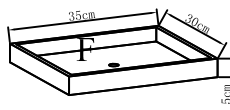

1pc

1pc

1pc

1pc

1pc

Packing List

2pcs

Accessory	Size	Quantity
	—	1pc
	Ø 1/8" / Ø20MM	1pc
	Ø 3/16" x 1 3/8" / Ø8mm x 40mm	8pcs
	Ø 3/16" x 2 3/4" / Ø8mm x 70mm	2pcs
	Ø 3/16" x 1 3/16" / Ø8mm x 30mm	2pcs
	Ø 1/4" x 3/8" / Ø6mm x 16mm	2pcs

25cm*1pc

34cm*1pc

48cm*2pcs

60cm*2pcs

Hammock 1pc

step1

step2

step3