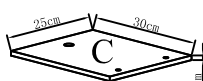

1pc

1pc

1pc

1pc

1pc

Packing List

2pcs

Accessory	Size	Quantity
	—	1pc
	Ø 1/8" / Ø20MM	1pc
	Ø 3/16" x 1 3/8" / Ø8mm x 40mm	8pcs
	Ø 3/16" x 2 3/4" / Ø8mm x 70mm	2pcs
	Ø 3/16" x 1 3/16" / Ø8mm x 30mm	2pcs
	Ø 1/4" x 3/8" / Ø6mm x 16mm	2pcs

25cm*1pc

34cm*1pc

48cm*2pcs

60cm*2pcs

Hammock 1pc

step1

step2

step3