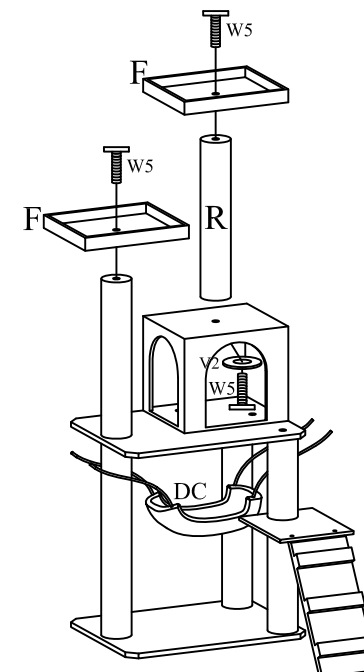

1pc

1pc

1pc

1pc

1pc

Packing List

2pcs

Accessory	Size	Quantity
	—	1pc
	Ø 1/8" / Ø20MM	1pc
	Ø 3/16" x 1 3/8" / Ø8mm x 40mm	8pcs
	Ø 3/16" x 2 3/4" / Ø8mm x 70mm	2pcs
	Ø 3/16" x 1 3/16" / Ø8mm x 30mm	2pcs
	Ø 1/4" x 3/8" / Ø6mm x 16mm	2pcs

25cm*1pc

34cm*1pc

48cm*2pcs

60cm*2pcs

Hammock 1pc

step1

step2

step3

step4