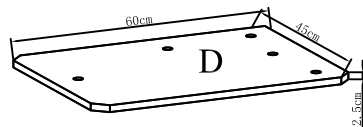

1pc

1pc

1pc

1pc

1pc

Packing List

2pcs

Accessory	Size	Quantity
	—	1pc
	Ø 1/8" / Ø20MM	1pc
	Ø 3/16" x 1 3/8" / Ø8mm x 40mm	8pcs
	Ø 3/16" x 2 3/4" / Ø8mm x 70mm	2pcs
	Ø 3/16" x 1 3/16" / Ø8mm x 30mm	2pcs
	Ø 1/4" x 3/8" / Ø6mm x 16mm	2pcs

25cm*1pc

34cm*1pc

48cm*2pcs

60cm*2pcs

Hammock 1pc

step1

step2

step3