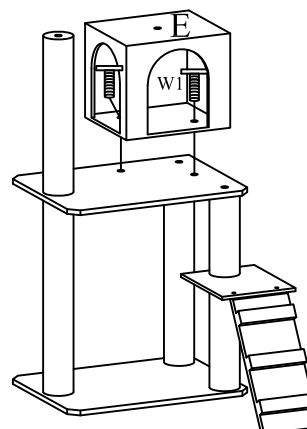

1pc

1pc

1pc

1pc

1pc

Packing List

2pcs

Accessory	Size	Quantity
	—	1pc
	Ø 1/8" / Ø20MM	1pc
	Ø 3/16" x 1 3/8" / Ø8mm x 40mm	8pcs
	Ø 3/16" x 2 3/4" / Ø8mm x 70mm	2pcs
	Ø 3/16" x 1 3/16" / Ø8mm x 30mm	2pcs
	Ø 1/4" x 3/8" / Ø6mm x 16mm	2pcs

25cm*1pc

34cm*1pc

48cm*2pcs

60cm*2pcs

Hammock 1pc

step1

step2

step3

step4