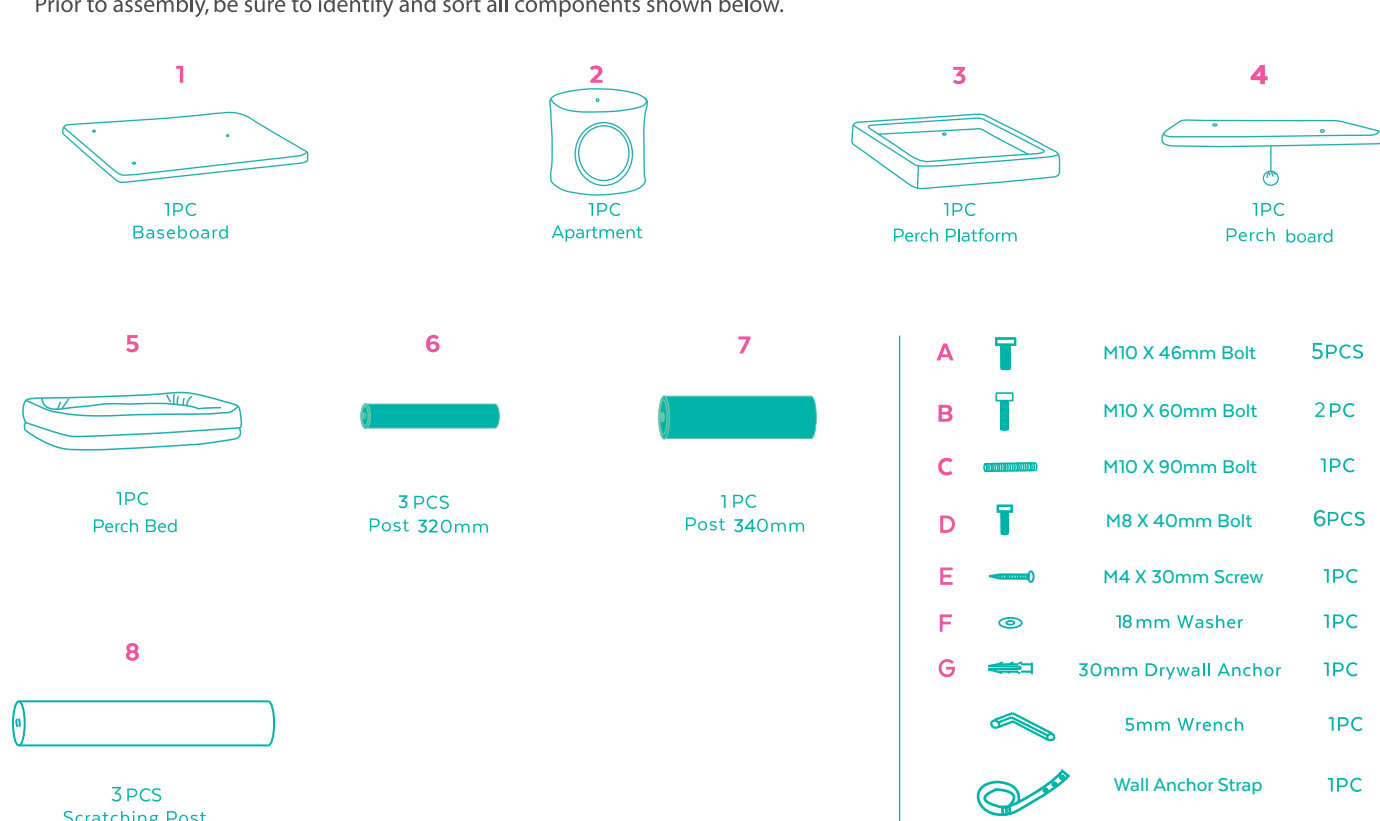

COMPONENTS

Prior to assembly, be sure to identify and sort all components shown below.