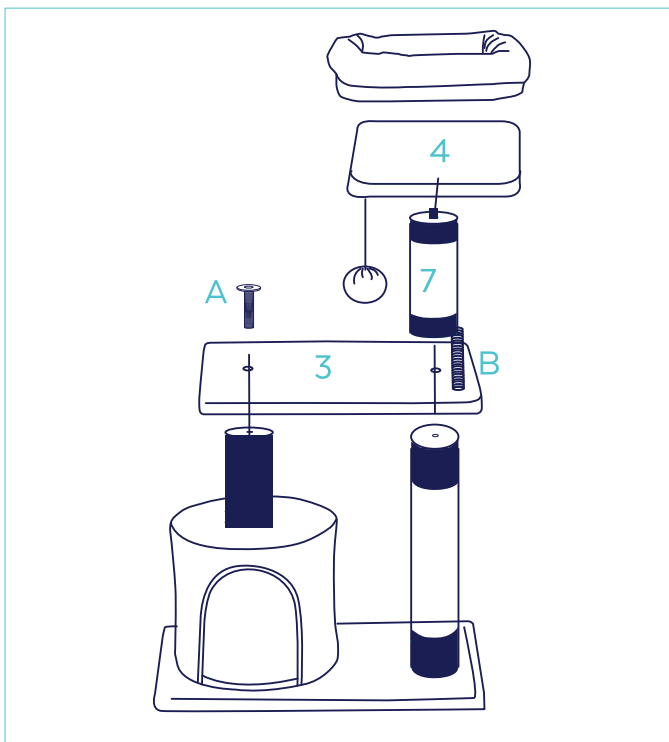

Step 1.

Step 2.

Step 3.

FINISHED ASSEMBLY