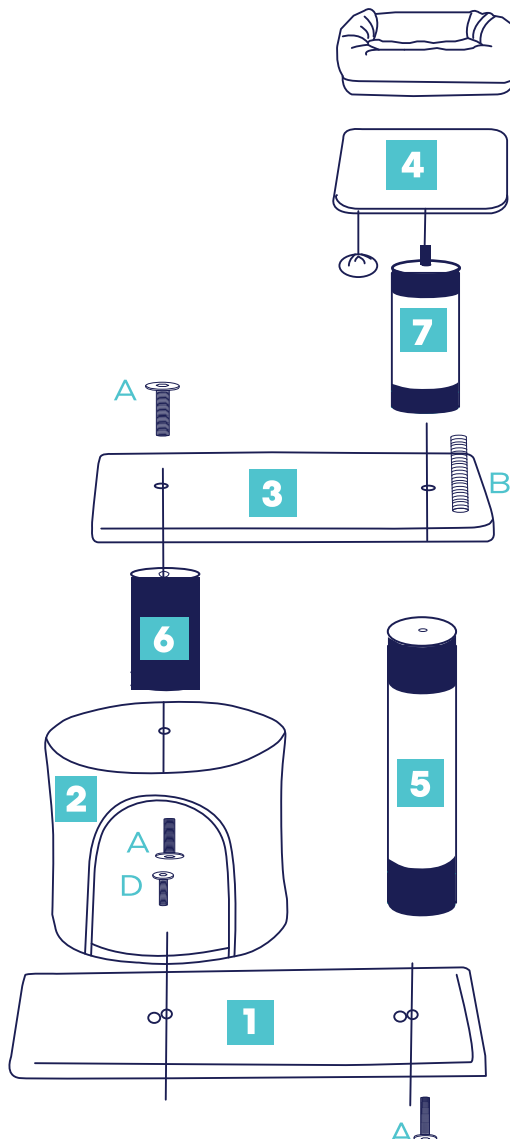

Parts Included

Prior to assembly, please be sure to identify and sort all parts shown below.

1 PC Baseboard
23.3 inches x 13.8 inches x 0.8 inches

1 PC Apartment
13 inches x 13 inches x 12 inches

1 PC Platform
20.3 inches x 13 inches x 0.8 inches

1 PC Perch Platform
13 inches x 13 inches x 0.8 inches

1 PC Scratching Post
21.3 inches

1 PC Scratching Post
9.3 inches

1 PC Scratching Post
12.6 inches

3 PCS Post
10.4 inches

1PC Bolstered perch cover

Accessories

3 PCS
M10 X 46mm Bolt

1 PC
M10 X 90mm Bolt

6 PCS
M8 X 40mm Bolt

1 PC
M8 X 31mm Bolt

1 PC
5mm Allen Wrench

Call 1.800.672.4399 for questions

Assembly Instructions

Please Read Through All Instructions Before Starting