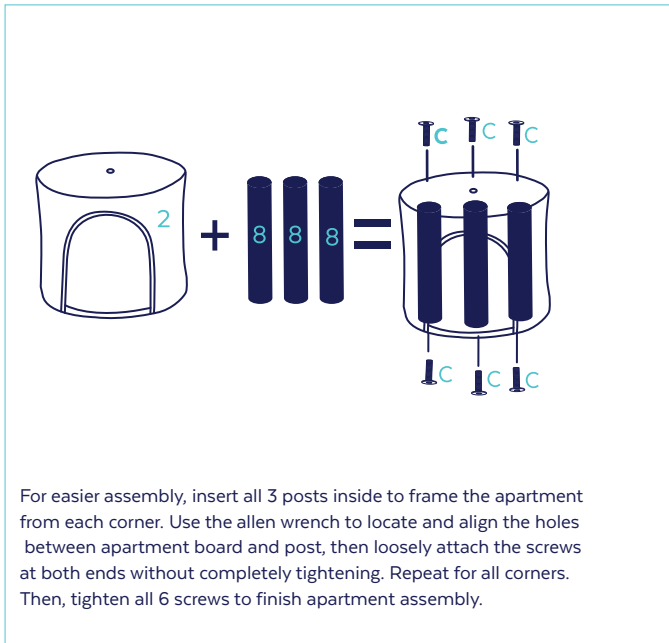

1 PC Perch Platform
13 inches x 13 inches x 0.8 inches

1 PC Scratching Post
21.3 inches

1 PC Scratching Post
9.3 inches

1 PC Scratching Post
12.6 inches

3 PCS Post
10.4 inches

1PC Bolstered perch cover

Accessories

3 PCS
M10 X 46mm Bolt

1 PC
M10 X 90mm Bolt

6 PCS
M8 X 40mm Bolt

1 PC
M8 X 31mm Bolt

1 PC
5mm Allen Wrench

Call 1.800.672.4399 for questions

Assembly Instructions

Please Read Through All Instructions Before Starting