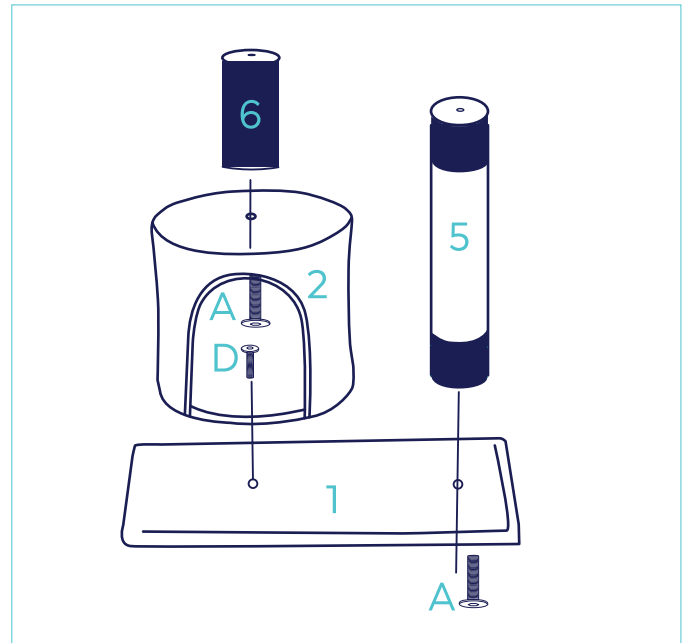

1 PC Perch Platform
13 inches x 13 inches x 0.8 inches

1 PC Scratching Post
21.3 inches

1 PC Scratching Post
9.3 inches

1 PC Scratching Post
12.6 inches

3 PCS Post
10.4 inches

1PC Bolstered perch cover

Accessories

3 PCS
M10 X 46mm Bolt

1 PC
M10 X 90mm Bolt

6 PCS
M8 X 40mm Bolt

1 PC
M8 X 31mm Bolt

1 PC
5mm Allen Wrench

Call 1.800.672.4399 for questions

Assembly Instructions

Please Read Through All Instructions Before Starting