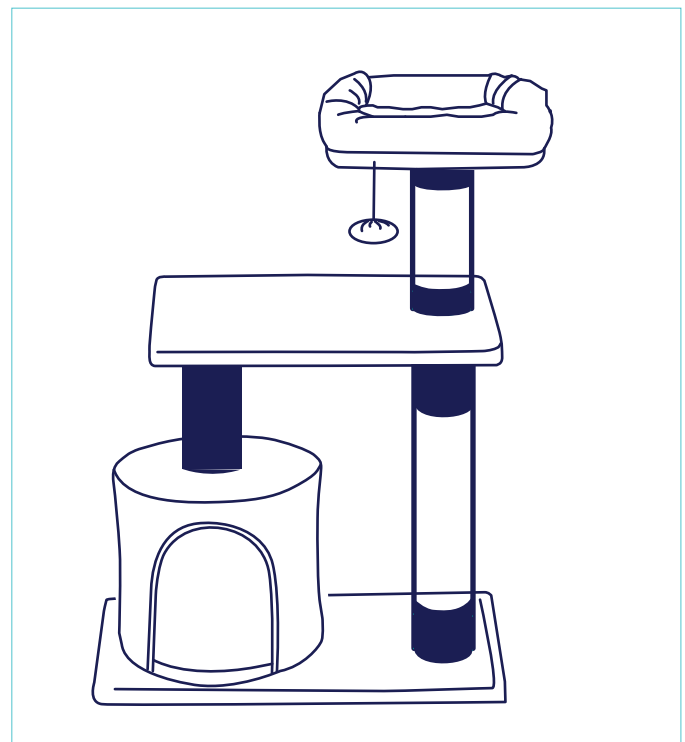

Parts Included

Prior to assembly, please be sure to identify and sort all parts shown below.

1 PC Baseboard
23.3 inches x 13.8 inches x 0.8 inches

1 PC Apartment
13 inches x 13 inches x 12 inches

1 PC Platform
20.3 inches x 13 inches x 0.8 inches

1 PC Perch Platform
13 inches x 13 inches x 0.8 inches

1 PC Scratching Post
21.3 inches

1 PC Scratching Post
9.3 inches

1 PC Scratching Post
12.6 inches

3 PCS Post
10.4 inches

1PC Bolstered perch cover

Accessories

Step 1.

Step 2.

Step 3.

FINISHED ASSEMBLY

Warning & Cautions

Please read and follow all warnings and instructions to avoid pet injury or property damages.

This cat tree is intended for single cat use only, please keep children away.