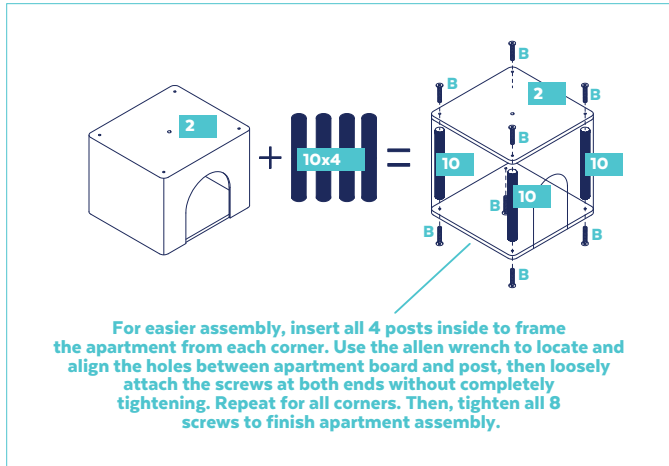

1 Washer
18 mm

1
5 mm Allen Wrench

YES

YES

Call 1.800.672.4399 for questions

Assembly Instructions

Please Read Through All Instructions Before Starting

Step 1.