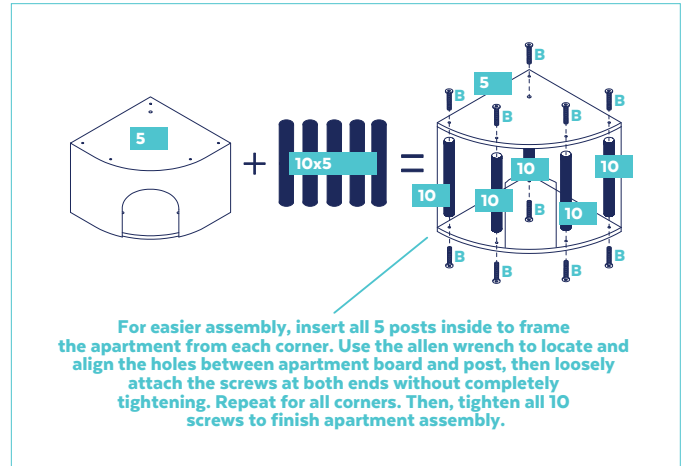

Assembly Instructions

Please Read Through All Instructions Before Starting

Step 1.

Step 2.

Step 3.

Step 4.

Step 5.

Step 6.