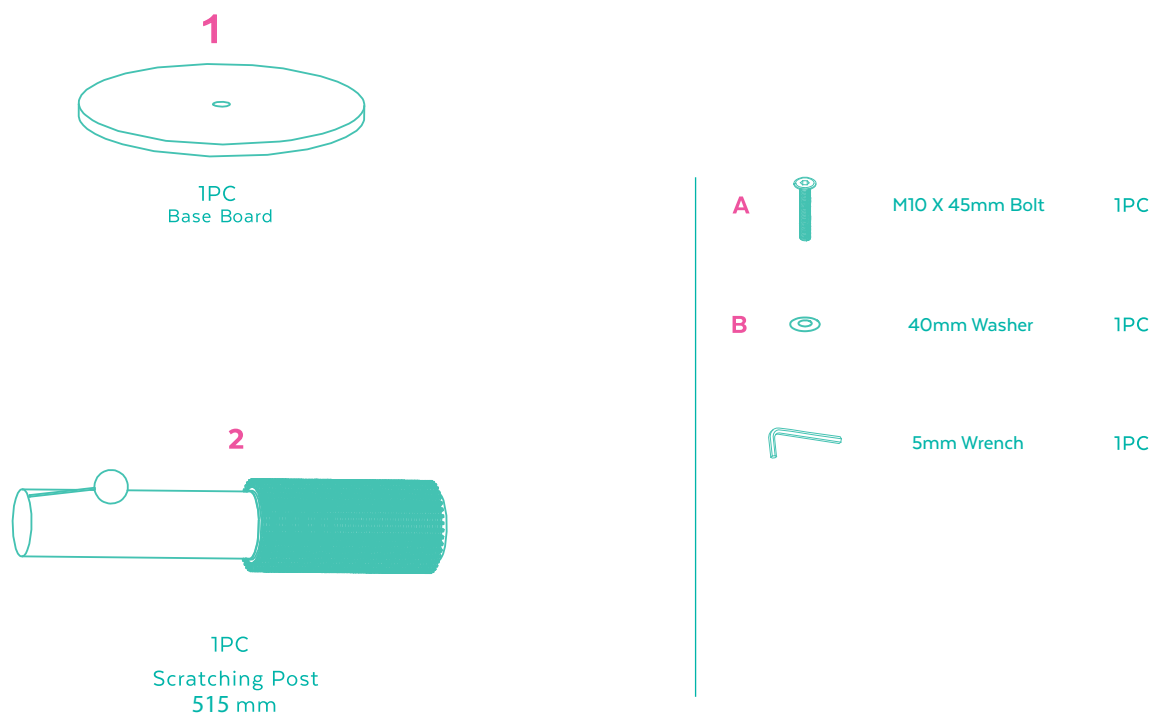

WARNINGS & CAUTIONS

PLEASE READ AND FOLLOW ALL WARNINGS AND INSTRUCTIONS TO AVOID PET INJURY OR PROPERTY DAMAGES.

- Keep all tools and instructions in a safe place for future reference.
- Follow the instructions carefully and make sure you've completed each step.
- This cat tree is intended for cat use only, please keep children away.
- Keep all small parts away from children/pets to avoid choking hazards.
- Never climb, rock, shake, step or hang on the cat tree.
- Place your cat tree indoors, away from direct sunlight or damp areas.
- Cat trees should be placed on a flat, level surface for stability.
- Check your cat tree often for loose screws or parts that might need re-tightening.
- If your cat tree gets torn or damaged, please discard it.
- The product photo may vary slightly from your fully assembled cat tree as this product is continually being enhanced.

CLEANING INSTRUCTIONS

Spot clean stains and vacuum fur (using small handheld or attachment) when necessary.

COMPONENTS

Prior to assembly, be sure to identify and sort all components shown below.