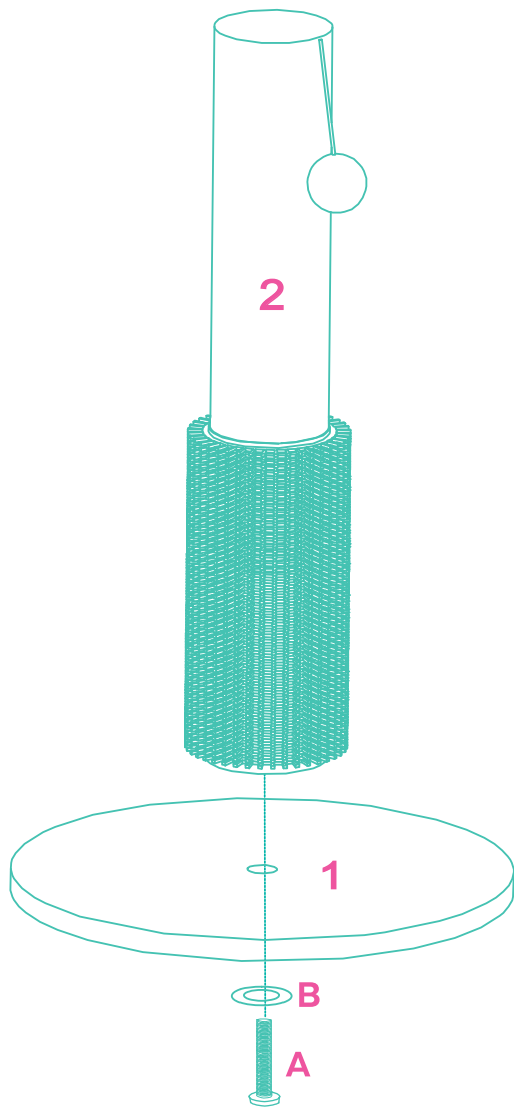

SKU# 236533,236534

OVERALL DIMENSIONS

D13.8 in x 21 in

D35 cm x 53.5 cm

BASEBOARD DIMENSIONS

D13.8 in

D35 cm

CAT TREE

STEP 1

FINISHED ASSEMBLY

FULL ASSEMBLY