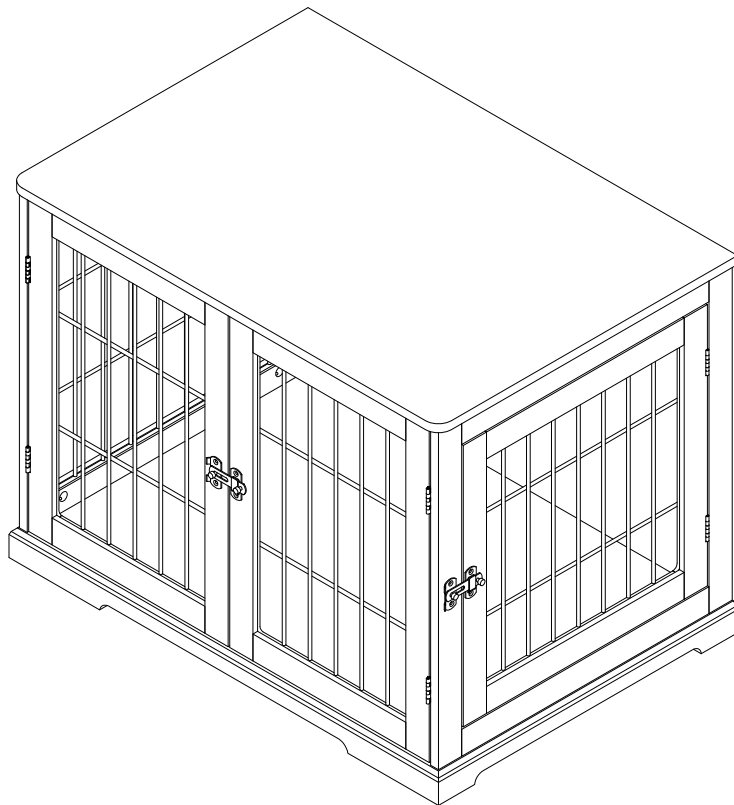

**TRIXIE**

## Assembly and Care Instruction Wood and Wire Pet Crate

Item No.		Color	Code
3975	Wood and Wire Pet Crate	white	5
		gray	6
		espresso-brown	7

Pos. No.	Description	Measurement	Quantity	Item No. -5	Item No. -6	Item No. -7
Pos. A	Roof	32.75 x 22.75 x 0.5 in. (83.2 x 57.9 x 1.5 cm)	1	39755-50	39756-50	39757-50
Pos. B	Side panel with door	22.5 x 22.25 x 0.5 in. (57.4 x 56.4 x 1.5 cm)	1	39755-20	39756-20	39757-20
Pos. C	Side panel	22.5 x 22.25 x 0.5 in. (57.4 x 56.4 x 1.5 cm)	1	39755-21	39756-21	39757-21
Pos. D	Backwall	30.75 x 23 x 0.25 in. (78.4 x 58.6 x 0.5 cm)	1	39755-40	39756-40	39757-40
Pos. E	Bottom plate	32.75 x 22.75 x 2.25 in. (83.2 x 57.9 x 6 cm)	1	39755-10	39756-10	39757-10
Pos. F	Door, front, left	17.75 x 13.5 x 0.5 in. (45.4 x 34.3 x 1.5 cm)	1	39755-30	39756-30	39757-30
Pos. G	Door, front, right	17.75 x 13.5 x 0.5 in. (45.4 x 34.3 x 1.5 cm)	1	39755-31	39756-31	39757-31