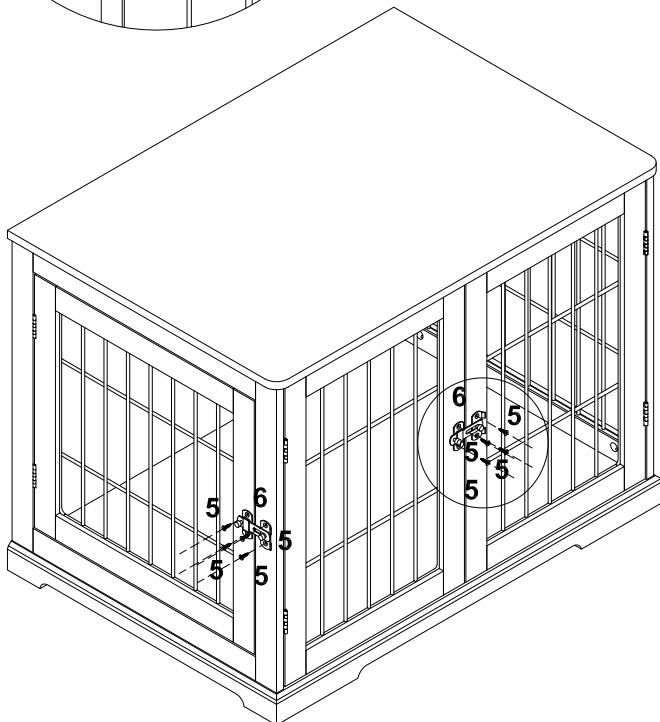

## Assembly and Care Instruction Wood and Wire Pet Crate

Item No.		Color	Code
3975	Wood and Wire Pet Crate	white	5
		gray	6
		espresso-brown	7

Pos. No.	Description	Measurement	Quantity	Item No. -5	Item No. -6	Item No. -7
Pos. A	Roof	32.75 x 22.75 x 0.5 in. (83.2 x 57.9 x 1.5 cm)	1	39755-50	39756-50	39757-50
Pos. B	Side panel with door	22.5 x 22.25 x 0.5 in. (57.4 x 56.4 x 1.5 cm)	1	39755-20	39756-20	39757-20
Pos. C	Side panel	22.5 x 22.25 x 0.5 in. (57.4 x 56.4 x 1.5 cm)	1	39755-21	39756-21	39757-21
Pos. D	Backwall	30.75 x 23 x 0.25 in. (78.4 x 58.6 x 0.5 cm)	1	39755-40	39756-40	39757-40
Pos. E	Bottom plate	32.75 x 22.75 x 2.25 in. (83.2 x 57.9 x 6 cm)	1	39755-10	39756-10	39757-10
Pos. F	Door, front, left	17.75 x 13.5 x 0.5 in. (45.4 x 34.3 x 1.5 cm)	1	39755-30	39756-30	39757-30
Pos. G	Door, front, right	17.75 x 13.5 x 0.5 in. (45.4 x 34.3 x 1.5 cm)	1	39755-31	39756-31	39757-31

## ASSEMBLY INSTRUCTIONS

<b>1</b>			
	<b>7</b> x 4 pcs	<b>5</b> x 16 pcs	<b>8</b> x 1 pc

<b>2</b>					
	<b>1</b> x 8 pcs	<b>4</b> x 1 pc	<b>5</b> x 4 pcs	<b>3</b> x 4 pcs	<b>9</b> x 1 pc

<b>5</b>		
	<b>5</b> x 16 pcs	<b>6</b> x 2 pcs