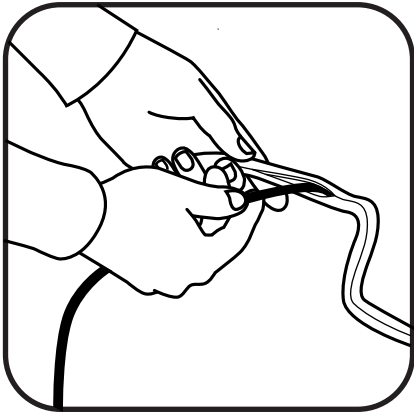

ruff & tuff cord protector

Universal fit.
Cut to desired length.

Durable material
keeps cords protected.

Easy to install, simply
wrap around cord.

INSTALLATION METHOD

- 1 Prior to placement, measure length of cord protector needed and cut to size.
- 2 Insert cord into protector using pre-cut opening.
- 3 Regularly check the cord protector for wear and replace if needed.

CAUTION: This product will not necessarily prevent all accidents and is only a deterrent. It is not a substitute for proper adult supervision. Stop using when pet can defeat it. Regularly check for wear and correct positioning.