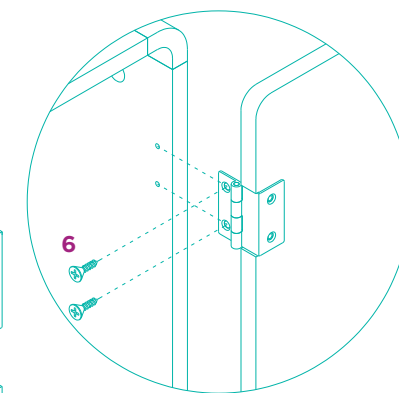

BEFORE ASSEMBLY

- ✓ Read all instructions and confirm all parts are included before starting assembly.
- ✓ Aside from the included parts, you'll also need a Phillips head screwdriver. There are no power tools needed.
- ✓ Do not tighten all bolts and screws completely until the entire Litter Box Cover has been assembled and set up.
- ✓ Although this Litter Box Cover can be assembled by one person, we recommend enlisting a friend for easier assembly.
- ✓ To avoid misplacing hardware components, we recommend opening and placing hardware on the pan while assembling the Litter Box Cover.

OVERVIEW

PARTS INCLUDED

Prior to assembly, please be sure to identify and sort all parts shown below.

9

10

11

NICE AND TIGHT? ALRIGHT!

After you double-check to make sure ALL cam locks are securely tightened, your stylish litter enclosure can be open for business!

WARNINGS AND CAUTIONS

Please read all warnings and instructions thoroughly before assembling.

- Grab a friend—it's recommended that two people assemble this product.
- Assembly should be completed on a clean, level surface.
- Power tools are not recommended for assembly.
- Please handle all panels and hardware with care to avoid any damage.
- This litter box cover is intended for pet use only.
- Do not sit or stand on the assembled product.