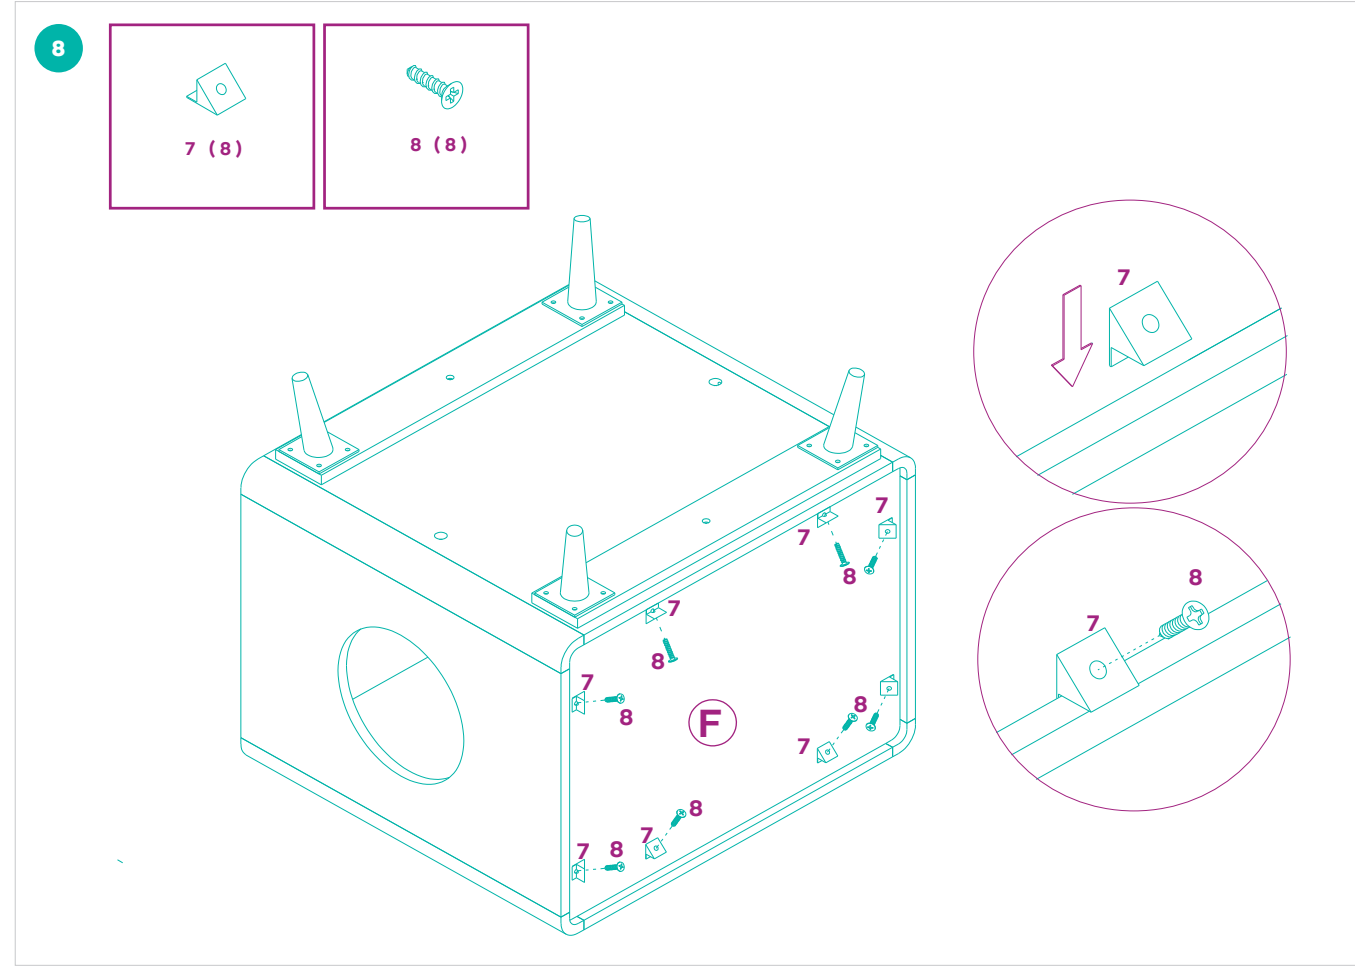

BEFORE ASSEMBLY

- ✓ Read all instructions and confirm all parts are included before starting assembly.
- ✓ Aside from the included parts, you'll also need a Phillips head screwdriver. There are no power tools needed.
- ✓ Do not tighten all bolts and screws completely until the entire Litter Box Cover has been assembled and set up.
- ✓ Although this Litter Box Cover can be assembled by one person, we recommend enlisting a friend for easier assembly.
- ✓ To avoid misplacing hardware components, we recommend opening and placing hardware on the pan while assembling the Litter Box Cover.

OVERVIEW

PARTS INCLUDED

Prior to assembly, please be sure to identify and sort all parts shown below.

9

10

11

NICE AND TIGHT? ALRIGHT!

After you double-check to make sure ALL cam locks are securely tightened, your stylish litter enclosure can be open for business!