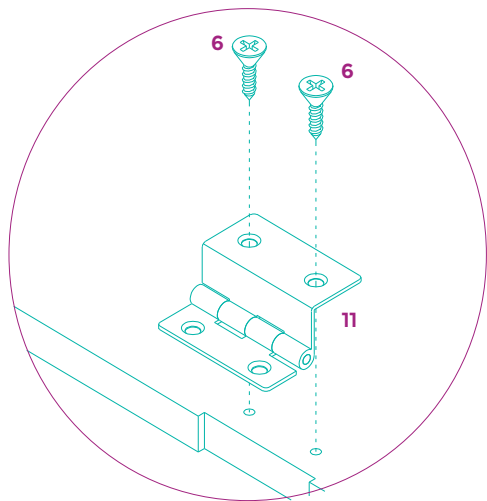

BEFORE ASSEMBLY

- ✓ Read all instructions and confirm all parts are included before starting assembly.
- ✓ Aside from the included parts, you'll also need a Phillips head screwdriver. There are no power tools needed.
- ✓ Do not tighten all bolts and screws completely until the entire Litter Box Cover has been assembled and set up.
- ✓ Although this Litter Box Cover can be assembled by one person, we recommend enlisting a friend for easier assembly.
- ✓ To avoid misplacing hardware components, we recommend opening and placing hardware on the pan while assembling the Litter Box Cover.

OVERVIEW

PARTS INCLUDED

Prior to assembly, please be sure to identify and sort all parts shown below.

9

10

11

NICE AND TIGHT? ALRIGHT!

After you double-check to make sure ALL cam locks are securely tightened, your stylish litter enclosure can be open for business!