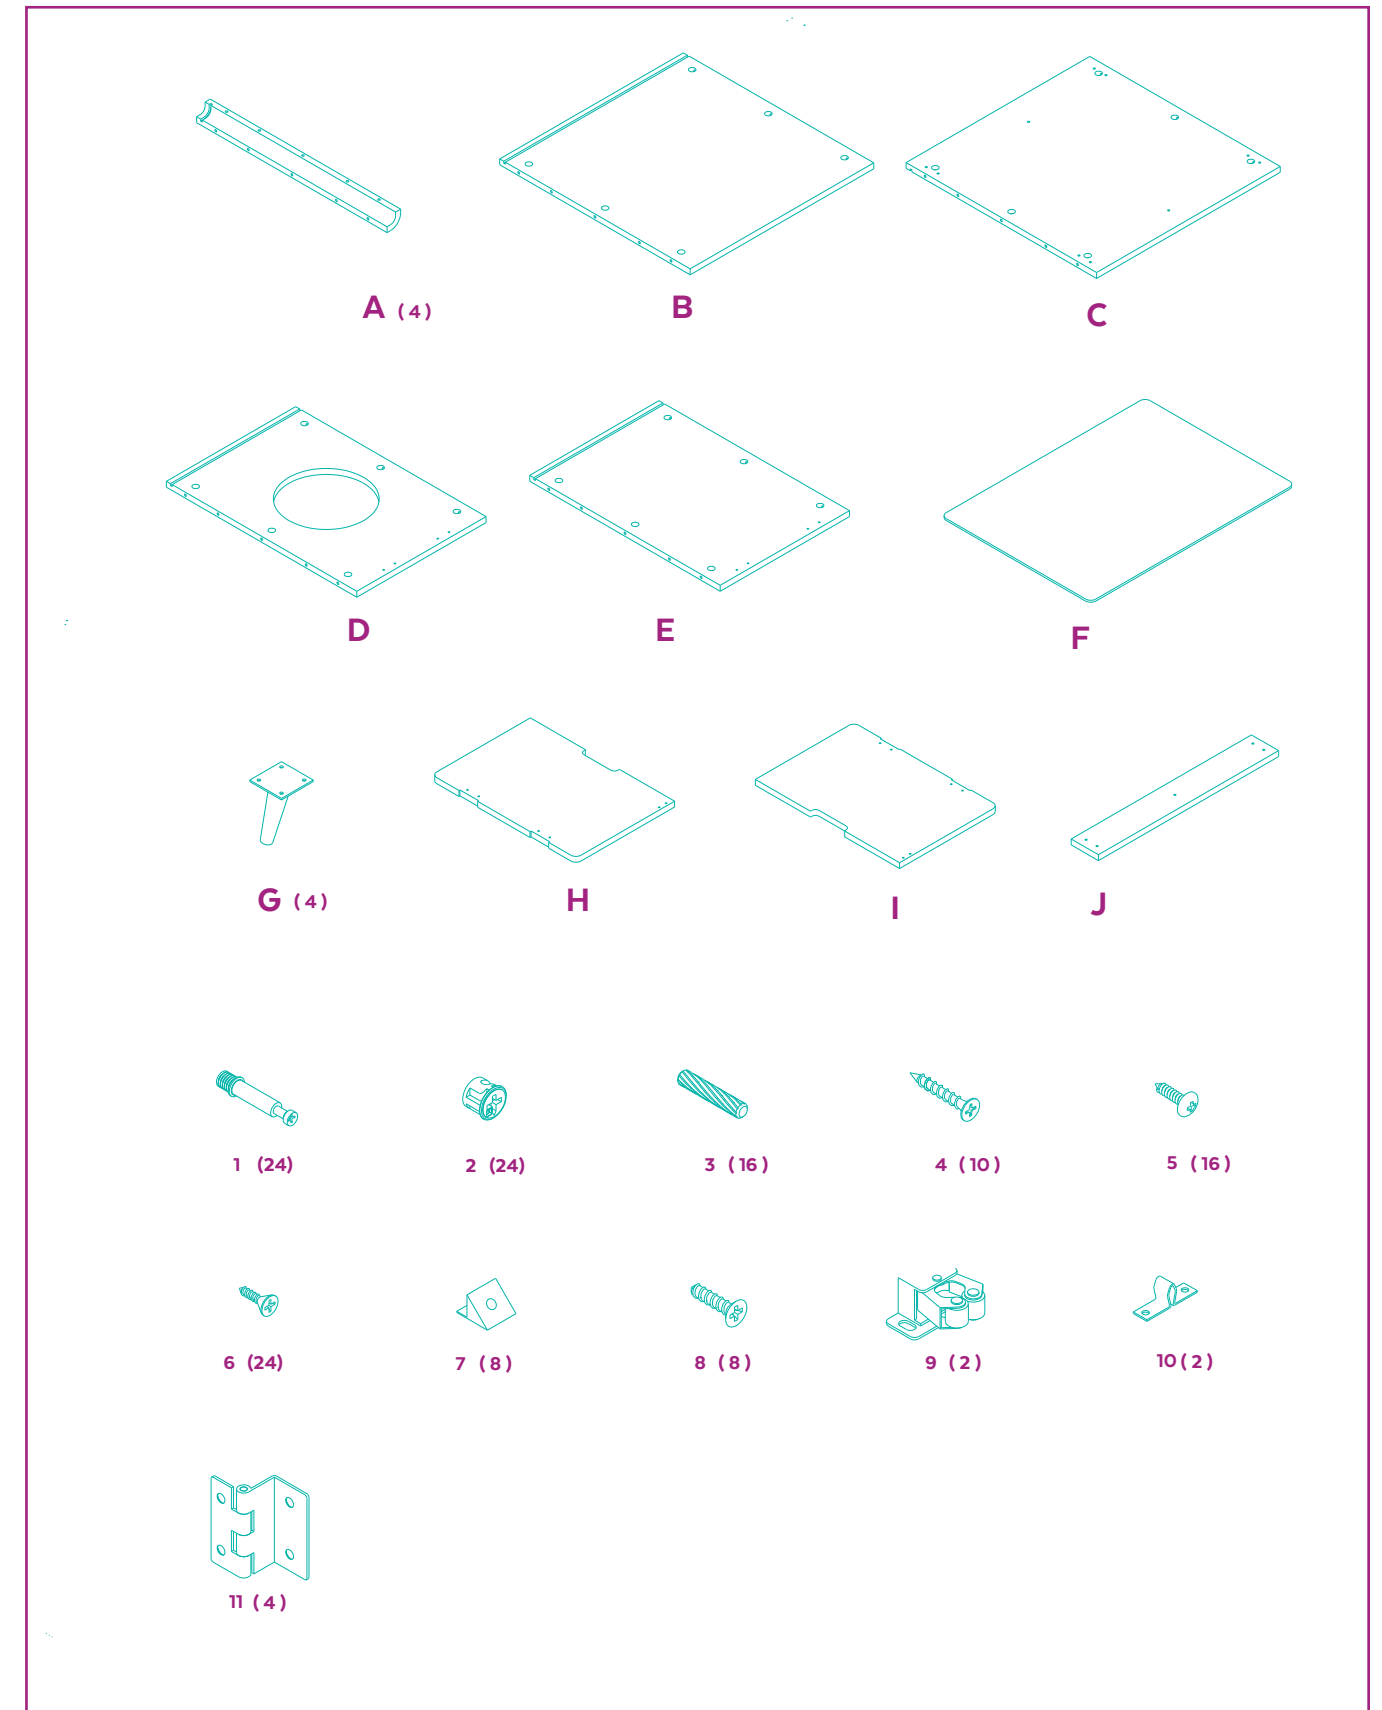

frisco.
better pet goods

FOR SAFETY, REMOVE LEASH AND COLLAR
BEFORE YOUR PET ENTERS THE LITTER BOX COVER.

SKU#322625/334645

FRISCO MID-CENTURY MODERN SIDE TABLE CAT LITTER BOX COVER

INSTRUCTION MANUAL

FOR PET USE ONLY

BEFORE ASSEMBLY

- ✓ Read all instructions and confirm all parts are included before starting assembly.
- ✓ Aside from the included parts, you'll also need a Phillips head screwdriver. There are no power tools needed.
- ✓ Do not tighten all bolts and screws completely until the entire Litter Box Cover has been assembled and set up.
- ✓ Although this Litter Box Cover can be assembled by one person, we recommend enlisting a friend for easier assembly.
- ✓ To avoid misplacing hardware components, we recommend opening and placing hardware on the pan while assembling the Litter Box Cover.

OVERVIEW

PARTS INCLUDED

Prior to assembly, please be sure to identify and sort all parts shown below.

9

10

11

NICE AND TIGHT? ALRIGHT!

After you double-check to make sure ALL cam locks are securely tightened, your stylish litter enclosure can be open for business!