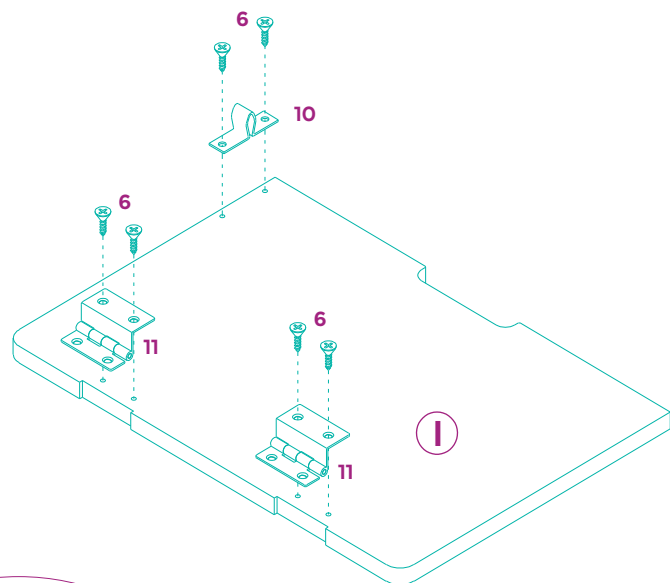

BEFORE ASSEMBLY

- ✓ Read all instructions and confirm all parts are included before starting assembly.
- ✓ Aside from the included parts, you'll also need a Phillips head screwdriver. There are no power tools needed.
- ✓ Do not tighten all bolts and screws completely until the entire Litter Box Cover has been assembled and set up.
- ✓ Although this Litter Box Cover can be assembled by one person, we recommend enlisting a friend for easier assembly.
- ✓ To avoid misplacing hardware components, we recommend opening and placing hardware on the pan while assembling the Litter Box Cover.

OVERVIEW

PARTS INCLUDED

Prior to assembly, please be sure to identify and sort all parts shown below.

9

10

11

NICE AND TIGHT? ALRIGHT!

After you double-check to make sure ALL cam locks are securely tightened, your stylish litter enclosure can be open for business!

WARNINGS AND CAUTIONS

Please read all warnings and instructions thoroughly before assembling.

- Grab a friend—it's recommended that two people assemble this product.
- Assembly should be completed on a clean, level surface.
- Power tools are not recommended for assembly.
- Please handle all panels and hardware with care to avoid any damage.
- This litter box cover is intended for pet use only.
- Do not sit or stand on the assembled product.