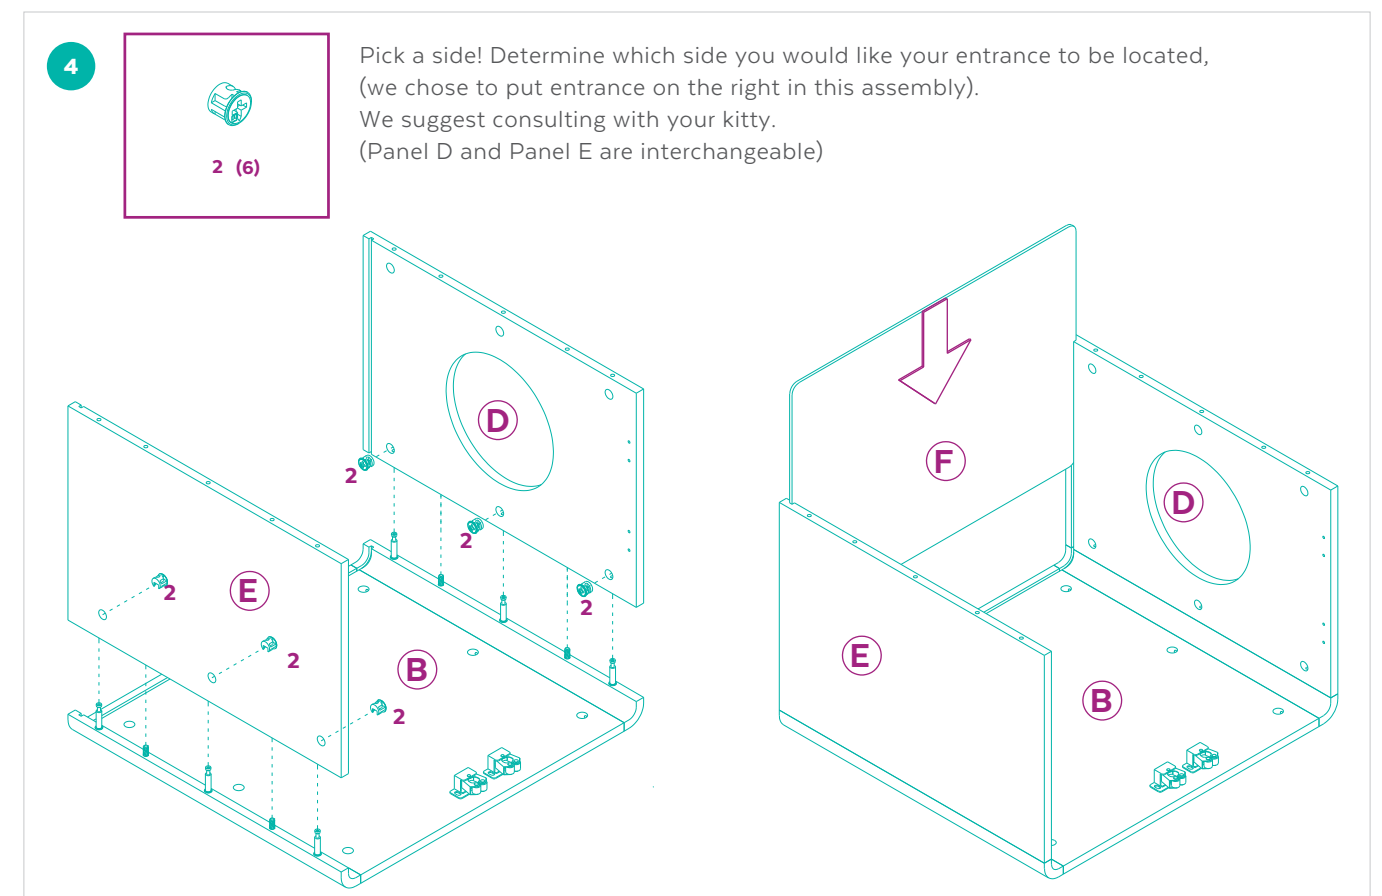

BEFORE ASSEMBLY

- ✓ Read all instructions and confirm all parts are included before starting assembly.
- ✓ Aside from the included parts, you'll also need a Phillips head screwdriver. There are no power tools needed.
- ✓ Do not tighten all bolts and screws completely until the entire Litter Box Cover has been assembled and set up.
- ✓ Although this Litter Box Cover can be assembled by one person, we recommend enlisting a friend for easier assembly.
- ✓ To avoid misplacing hardware components, we recommend opening and placing hardware on the pan while assembling the Litter Box Cover.

OVERVIEW

PARTS INCLUDED

Prior to assembly, please be sure to identify and sort all parts shown below.

9

10

11

NICE AND TIGHT? ALRIGHT!

After you double-check to make sure ALL cam locks are securely tightened, your stylish litter enclosure can be open for business!