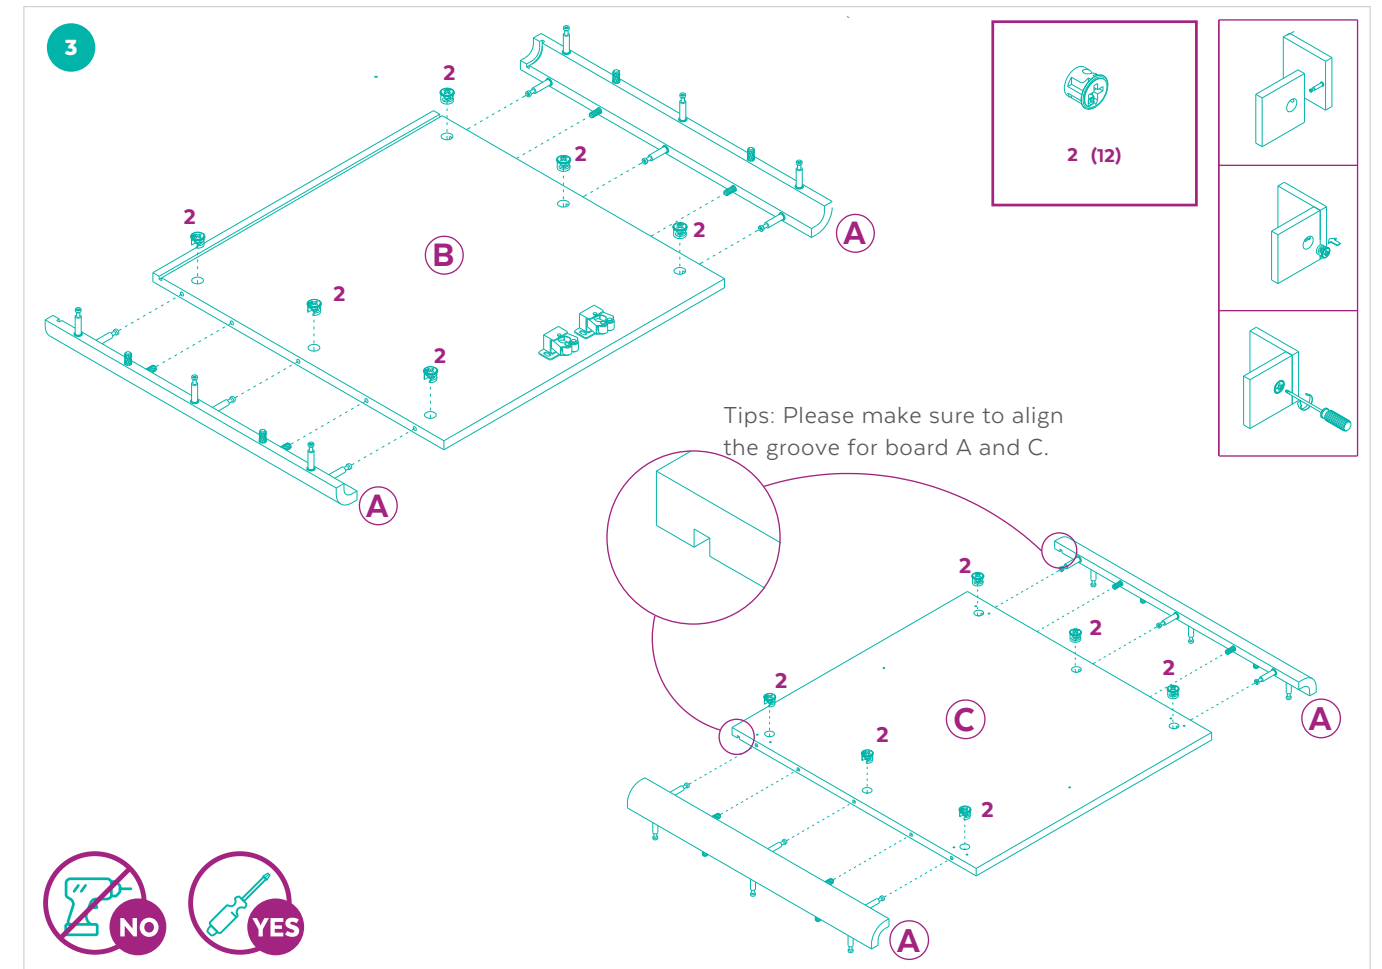

frisco.
better pet goods

FOR SAFETY, REMOVE LEASH AND COLLAR
BEFORE YOUR PET ENTERS THE LITTER BOX COVER.

SKU#322625/334645

FRISCO MID-CENTURY MODERN SIDE TABLE CAT LITTER BOX COVER

INSTRUCTION MANUAL

FOR PET USE ONLY

BEFORE ASSEMBLY

- ✓ Read all instructions and confirm all parts are included before starting assembly.
- ✓ Aside from the included parts, you'll also need a Phillips head screwdriver. There are no power tools needed.
- ✓ Do not tighten all bolts and screws completely until the entire Litter Box Cover has been assembled and set up.
- ✓ Although this Litter Box Cover can be assembled by one person, we recommend enlisting a friend for easier assembly.
- ✓ To avoid misplacing hardware components, we recommend opening and placing hardware on the pan while assembling the Litter Box Cover.

OVERVIEW

PARTS INCLUDED

Prior to assembly, please be sure to identify and sort all parts shown below.

9

10

11

NICE AND TIGHT? ALRIGHT!

After you double-check to make sure ALL cam locks are securely tightened, your stylish litter enclosure can be open for business!