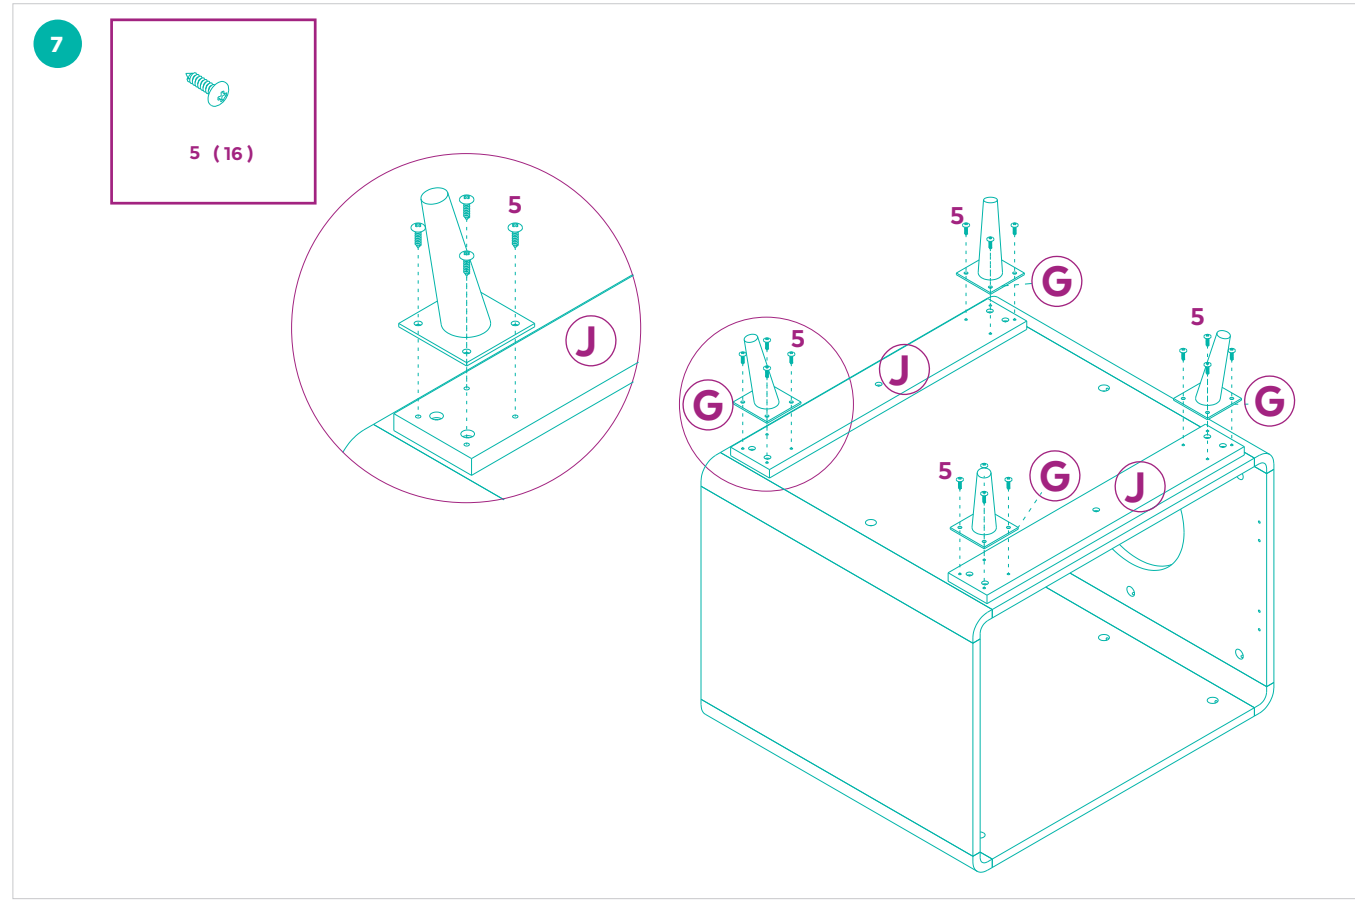

BEFORE ASSEMBLY

- ✓ Read all instructions and confirm all parts are included before starting assembly.
- ✓ Aside from the included parts, you'll also need a Phillips head screwdriver. There are no power tools needed.
- ✓ Do not tighten all bolts and screws completely until the entire Litter Box Cover has been assembled and set up.
- ✓ Although this Litter Box Cover can be assembled by one person, we recommend enlisting a friend for easier assembly.
- ✓ To avoid misplacing hardware components, we recommend opening and placing hardware on the pan while assembling the Litter Box Cover.

OVERVIEW

PARTS INCLUDED

Prior to assembly, please be sure to identify and sort all parts shown below.

9

10

11

NICE AND TIGHT? ALRIGHT!

After you double-check to make sure ALL cam locks are securely tightened, your stylish litter enclosure can be open for business!