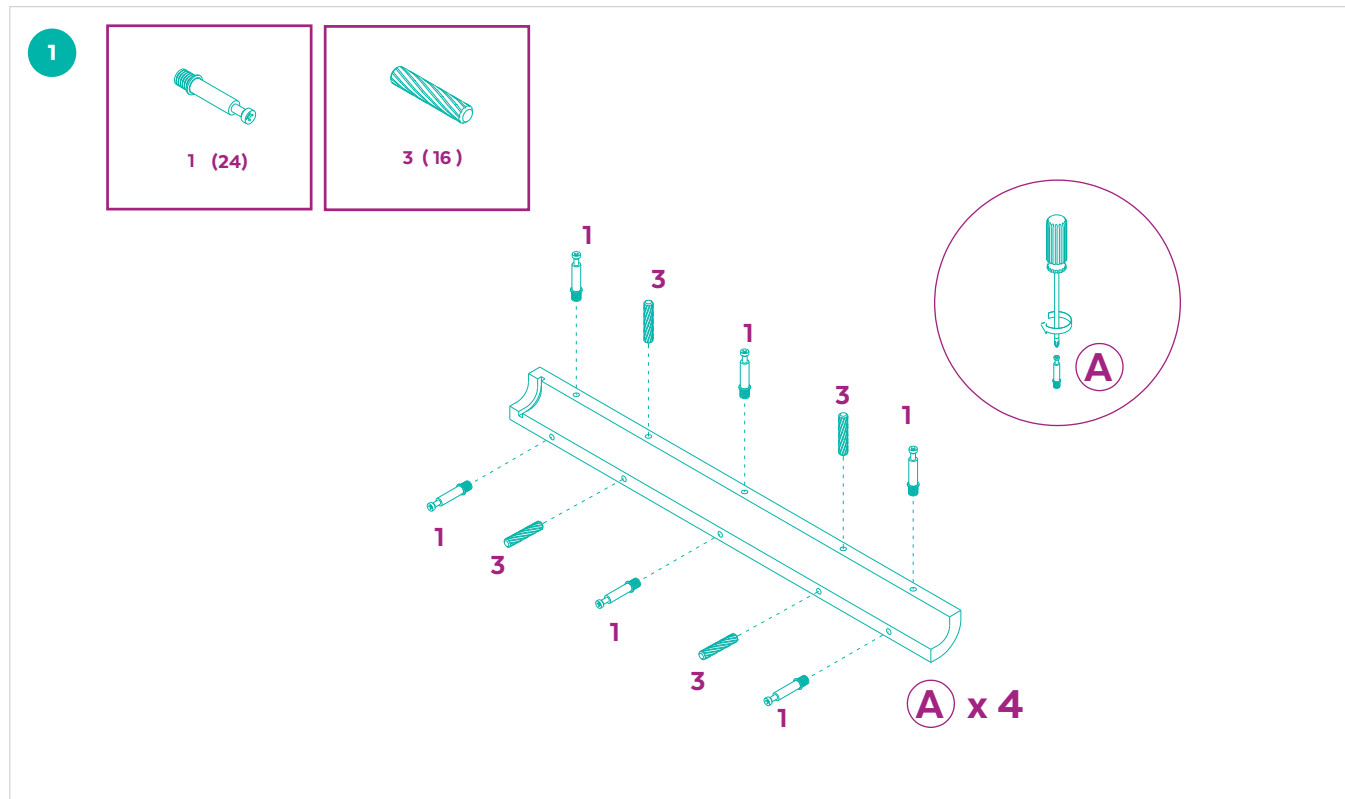

frisco.
better pet goods

FOR SAFETY, REMOVE LEASH AND COLLAR
BEFORE YOUR PET ENTERS THE LITTER BOX COVER.

SKU#322625/334645

FRISCO MID-CENTURY MODERN SIDE TABLE CAT LITTER BOX COVER

INSTRUCTION MANUAL

FOR PET USE ONLY

BEFORE ASSEMBLY

- ✓ Read all instructions and confirm all parts are included before starting assembly.
- ✓ Aside from the included parts, you'll also need a Phillips head screwdriver. There are no power tools needed.
- ✓ Do not tighten all bolts and screws completely until the entire Litter Box Cover has been assembled and set up.
- ✓ Although this Litter Box Cover can be assembled by one person, we recommend enlisting a friend for easier assembly.
- ✓ To avoid misplacing hardware components, we recommend opening and placing hardware on the pan while assembling the Litter Box Cover.

OVERVIEW

PARTS INCLUDED

Prior to assembly, please be sure to identify and sort all parts shown below.

9

10

11

NICE AND TIGHT? ALRIGHT!

After you double-check to make sure ALL cam locks are securely tightened, your stylish litter enclosure can be open for business!