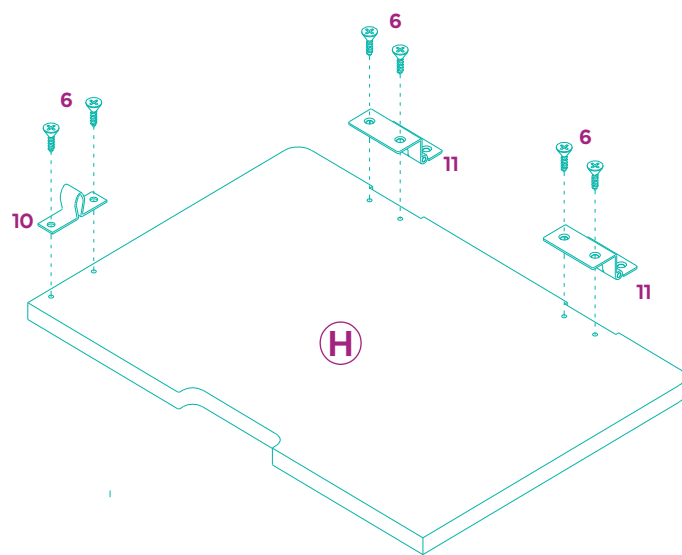

BEFORE ASSEMBLY

- ✓ Read all instructions and confirm all parts are included before starting assembly.
- ✓ Aside from the included parts, you'll also need a Phillips head screwdriver. There are no power tools needed.
- ✓ Do not tighten all bolts and screws completely until the entire Litter Box Cover has been assembled and set up.
- ✓ Although this Litter Box Cover can be assembled by one person, we recommend enlisting a friend for easier assembly.
- ✓ To avoid misplacing hardware components, we recommend opening and placing hardware on the pan while assembling the Litter Box Cover.

OVERVIEW

PARTS INCLUDED

Prior to assembly, please be sure to identify and sort all parts shown below.

9

10

11

NICE AND TIGHT? ALRIGHT!

After you double-check to make sure ALL cam locks are securely tightened, your stylish litter enclosure can be open for business!