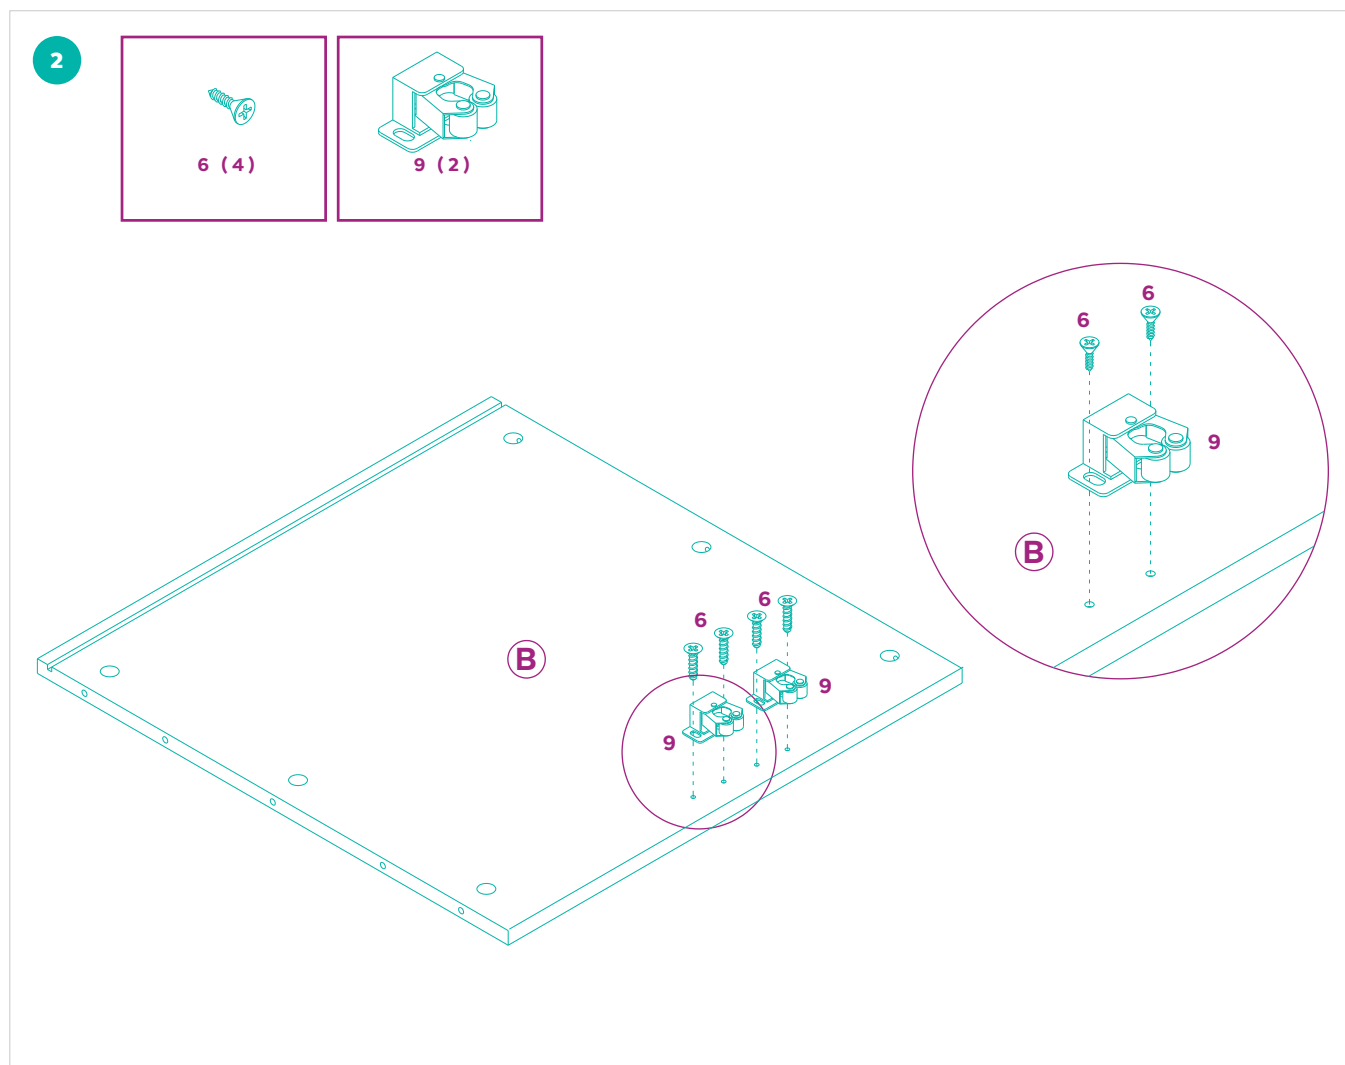

frisco.
better pet goods

FOR SAFETY, REMOVE LEASH AND COLLAR
BEFORE YOUR PET ENTERS THE LITTER BOX COVER.

SKU#322625/334645

FRISCO MID-CENTURY MODERN SIDE TABLE CAT LITTER BOX COVER

INSTRUCTION MANUAL

FOR PET USE ONLY

BEFORE ASSEMBLY

- ✓ Read all instructions and confirm all parts are included before starting assembly.
- ✓ Aside from the included parts, you'll also need a Phillips head screwdriver. There are no power tools needed.
- ✓ Do not tighten all bolts and screws completely until the entire Litter Box Cover has been assembled and set up.
- ✓ Although this Litter Box Cover can be assembled by one person, we recommend enlisting a friend for easier assembly.
- ✓ To avoid misplacing hardware components, we recommend opening and placing hardware on the pan while assembling the Litter Box Cover.

OVERVIEW

PARTS INCLUDED

Prior to assembly, please be sure to identify and sort all parts shown below.

9

10

11

NICE AND TIGHT? ALRIGHT!

After you double-check to make sure ALL cam locks are securely tightened, your stylish litter enclosure can be open for business!