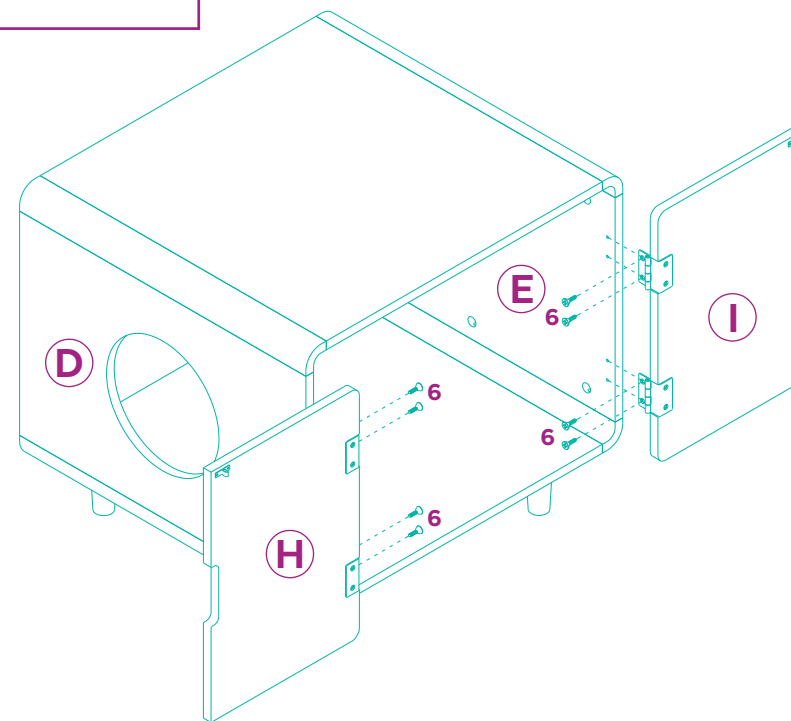

BEFORE ASSEMBLY

- ✓ Read all instructions and confirm all parts are included before starting assembly.
- ✓ Aside from the included parts, you'll also need a Phillips head screwdriver. There are no power tools needed.
- ✓ Do not tighten all bolts and screws completely until the entire Litter Box Cover has been assembled and set up.
- ✓ Although this Litter Box Cover can be assembled by one person, we recommend enlisting a friend for easier assembly.
- ✓ To avoid misplacing hardware components, we recommend opening and placing hardware on the pan while assembling the Litter Box Cover.

OVERVIEW

PARTS INCLUDED

Prior to assembly, please be sure to identify and sort all parts shown below.

9

10

11

NICE AND TIGHT? ALRIGHT!

After you double-check to make sure ALL cam locks are securely tightened, your stylish litter enclosure can be open for business!

WARNINGS AND CAUTIONS

Please read all warnings and instructions thoroughly before assembling.

- Grab a friend—it's recommended that two people assemble this product.
- Assembly should be completed on a clean, level surface.
- Power tools are not recommended for assembly.
- Please handle all panels and hardware with care to avoid any damage.
- This litter box cover is intended for pet use only.
- Do not sit or stand on the assembled product.