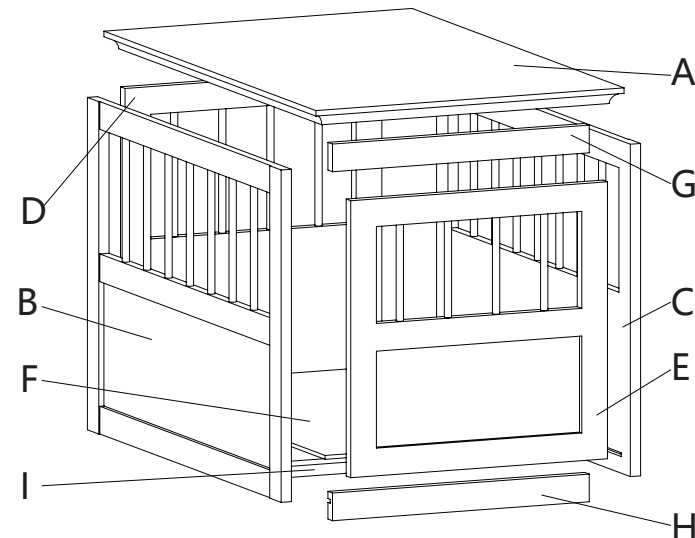

## You need

Technical Specifications	
Brand	COZIWOW
Material	MDF
Colour	Coffee brown
Size	700*510*620MM