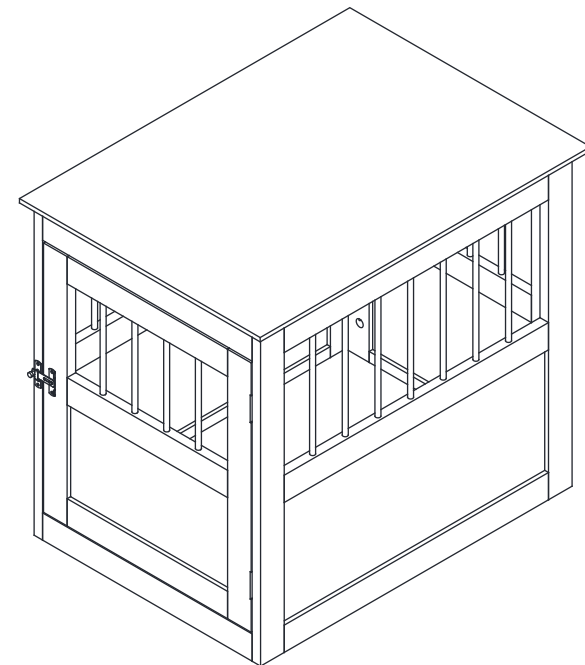

User Manual

Model Number: CW12G0328