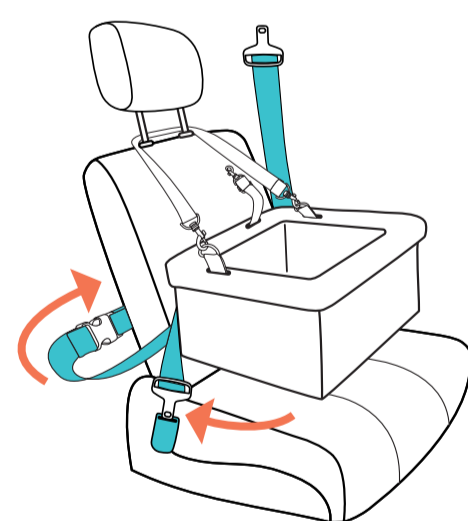

23 cm

52 cm

L-20 in x W-15 in x H-10 in
L-51 cm x W-38 cm x H-25.4 cm

frisco
by chewy

frisco
by chewy

Dog Hanging
Car Seat

For Extra Small & Small Breeds

Give Your Pet Window Seat Perks:

1. Pop the hanging car seat up, place the plastic board in and secure with hook-and-loop fasteners on bottom and sides. Press to secure.

2. Put the fleece liner on, pass the d-rings and safety tether through the slots, and secure with hook-and-loop fasteners.

3. Attach the headrest strap to each d-ring, then loop the strap around the headrest of the car seat. Adjust the strap to a comfortable height for your pet.

4. Pass the car's seatbelt through the loops on the back of the hanging car seat. Use the lower strap for added security in the front seat by fastening it snugly around the car seat. Attach the safety tether to your dog's harness for extra safety points.

52 cm

Made for pets only. Not for use with children. For the pet's safety, all animals should be confined within the hanging car seat. Do not place your pet in the hanging car seat until it is completely installed and secure. Test the security of the hanging car seat frequently. If any part becomes loose or frayed, discard immediately. Never leave your pet unsupervised or unattended while in the hanging car seat. Always use a harness with the hanging car seat.