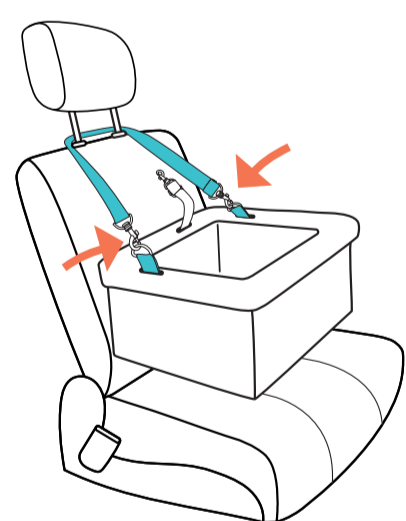

23 cm

52 cm

L-20 in x W-15 in x H-10 in
L-51 cm x W-38 cm x H-25.4 cm

frisco
by chewy

frisco
by chewy

Dog Hanging
Car Seat

For Extra Small & Small Breeds

Give Your Pet Window Seat Perks:

1. Pop the hanging car seat up, place the plastic board in and secure with hook-and-loop fasteners on bottom and sides. Press to secure.

2. Put the fleece liner on, pass the d-rings and safety tether through the slots, and secure with hook-and-loop fasteners.

3. Attach the headrest strap to each d-ring, then loop the strap around the headrest of the car seat. Adjust the strap to a comfortable height for your pet.

4. Pass the car's seatbelt through the loops on the back of the hanging car seat. Use the lower strap for added security in the front seat by fastening it snugly around the car seat. Attach the safety tether to your dog's harness for extra safety points.

52 cm

Made for pets only. Not for use with children. For the pet's safety, all animals should be confined within the hanging car seat. Do not place your pet in the hanging car seat until it is completely installed and secure. Test the security of the hanging car seat frequently. If any part becomes loose or frayed, discard immediately. Never leave your pet unsupervised or unattended while in the hanging car seat. Always use a harness with the hanging car seat.