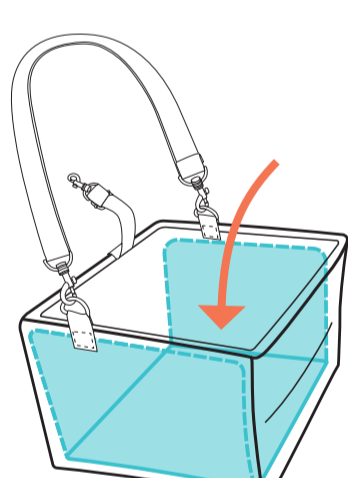

23 cm

52 cm

L-20 in x W-15 in x H-10 in
L-51 cm x W-38 cm x H-25.4 cm

frisco
by chewy

frisco
by chewy

Dog Hanging
Car Seat

For Extra Small & Small Breeds

Give Your Pet Window Seat Perks:

1. Pop the hanging car seat up, place the plastic board in and secure with hook-and-loop fasteners on bottom and sides. Press to secure.

2. Put the fleece liner on, pass the d-rings and safety tether through the slots, and secure with hook-and-loop fasteners.

3. Attach the headrest strap to each d-ring, then loop the strap around the headrest of the car seat. Adjust the strap to a comfortable height for your pet.

4. Pass the car's seatbelt through the loops on the back of the hanging car seat. Use the lower strap for added security in the front seat by fastening it snugly around the car seat. Attach the safety tether to your dog's harness for extra safety points.

52 cm

Made for pets only. Not for use with children. For the pet's safety, all animals should be confined within the hanging car seat. Do not place your pet in the hanging car seat until it is completely installed and secure. Test the security of the hanging car seat frequently. If any part becomes loose or frayed, discard immediately. Never leave your pet unsupervised or unattended while in the hanging car seat. Always use a harness with the hanging car seat.