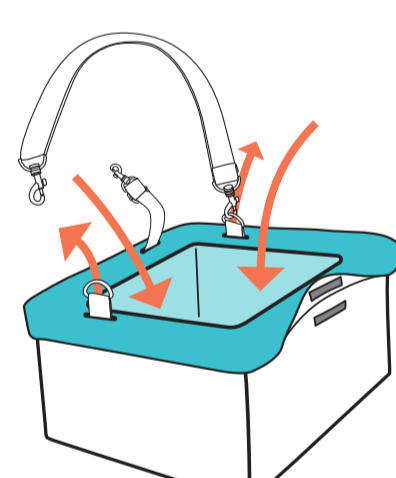

23 cm

52 cm

L-20 in x W-15 in x H-10 in
L-51 cm x W-38 cm x H-25.4 cm

frisco
by chewy

frisco
by chewy

Dog Hanging
Car Seat

For Extra Small & Small Breeds

Give Your Pet Window Seat Perks:

1. Pop the hanging car seat up, place the plastic board in and secure with hook-and-loop fasteners on bottom and sides. Press to secure.

2. Put the fleece liner on, pass the d-rings and safety tether through the slots, and secure with hook-and-loop fasteners.

3. Attach the headrest strap to each d-ring, then loop the strap around the headrest of the car seat. Adjust the strap to a comfortable height for your pet.

4. Pass the car's seatbelt through the loops on the back of the hanging car seat. Use the lower strap for added security in the front seat by fastening it snugly around the car seat. Attach the safety tether to your dog's harness for extra safety points.

52 cm

Made for pets only. Not for use with children. For the pet's safety, all animals should be confined within the hanging car seat. Do not place your pet in the hanging car seat until it is completely installed and secure. Test the security of the hanging car seat frequently. If any part becomes loose or frayed, discard immediately. Never leave your pet unsupervised or unattended while in the hanging car seat. Always use a harness with the hanging car seat.