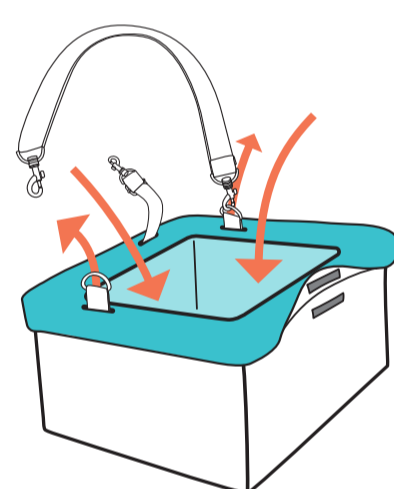

23cm

45cm

L-17in x W-13in x H-9in  
L-43.2 cm x W-33 cm x H-23 cm

frisco  
by chewy

frisco  
by chewy

Dog Hanging  
Car Seat  
For Toy Breeds & Puppies

Give Your Pet Window Seat Perks:

1. Pop the hanging car seat up, place the plastic board in and secure with hook-and-loop fasteners on bottom and sides. Press to secure.

2. Put the fleece liner on, pass the d-rings and safety tether through the slots, and secure with hook-and-loop fasteners.

3. Attach the headrest strap around each d-ring, then loop the strap around the headrest of the car seat. Adjust the strap to a comfortable height for your pet.

4. Pass the car's seatbelt through the loops on the back of the hanging car seat. Use the lower strap for added security in the front seat by fastening it snugly around the car seat. Attach the safety tether to your dog's harness for extra safety points.

45cm

7cm

Made for pets only. Not for use with children. For the pet's safety, all animals should be confined within the hanging car seat. Do not place your pet in the hanging car seat until it is completely installed and secure. Test the security of the hanging car seat frequently. If any part becomes loose or frayed, discard immediately. Never leave your pet unsupervised or unattended while in the hanging car seat. Always use a harness with the hanging car seat.