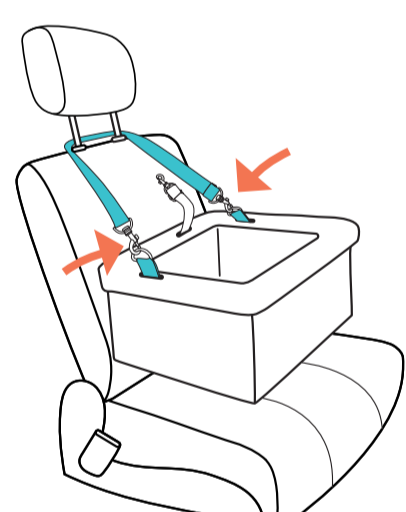

23cm

45cm

L-17in x W-13in x H-9in  
L-43.2 cm x W-33 cm x H-23 cm

frisco  
by chewy

frisco  
by chewy

Dog Hanging  
Car Seat  
For Toy Breeds & Puppies

Give Your Pet Window Seat Perks:

1. Pop the hanging car seat up, place the plastic board in and secure with hook-and-loop fasteners on bottom and sides. Press to secure.

2. Put the fleece liner on, pass the d-rings and safety tether through the slots, and secure with hook-and-loop fasteners.

3. Attach the headrest strap around each d-ring, then loop the strap around the headrest of the car seat. Adjust the strap to a comfortable height for your pet.

4. Pass the car's seatbelt through the loops on the back of the hanging car seat. Use the lower strap for added security in the front seat by fastening it snugly around the car seat. Attach the safety tether to your dog's harness for extra safety points.

45cm

7cm

Made for pets only. Not for use with children. For the pet's safety, all animals should be confined within the hanging car seat. Do not place your pet in the hanging car seat until it is completely installed and secure. Test the security of the hanging car seat frequently. If any part becomes loose or frayed, discard immediately. Never leave your pet unsupervised or unattended while in the hanging car seat. Always use a harness with the hanging car seat.