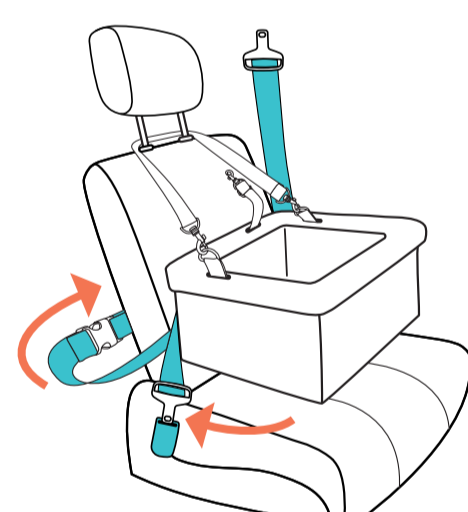

23cm

45cm

L-17in x W-13in x H-9in  
L-43.2 cm x W-33 cm x H-23 cm

frisco  
by chewy

frisco  
by chewy

Dog Hanging  
Car Seat  
For Toy Breeds & Puppies

Give Your Pet Window Seat Perks:

1. Pop the hanging car seat up, place the plastic board in and secure with hook-and-loop fasteners on bottom and sides. Press to secure.

2. Put the fleece liner on, pass the d-rings and safety tether through the slots, and secure with hook-and-loop fasteners.

3. Attach the headrest strap around each d-ring, then loop the strap around the headrest of the car seat. Adjust the strap to a comfortable height for your pet.

4. Pass the car's seatbelt through the loops on the back of the hanging car seat. Use the lower strap for added security in the front seat by fastening it snugly around the car seat. Attach the safety tether to your dog's harness for extra safety points.

45cm

7cm

Made for pets only. Not for use with children. For the pet's safety, all animals should be confined within the hanging car seat. Do not place your pet in the hanging car seat until it is completely installed and secure. Test the security of the hanging car seat frequently. If any part becomes loose or frayed, discard immediately. Never leave your pet unsupervised or unattended while in the hanging car seat. Always use a harness with the hanging car seat.