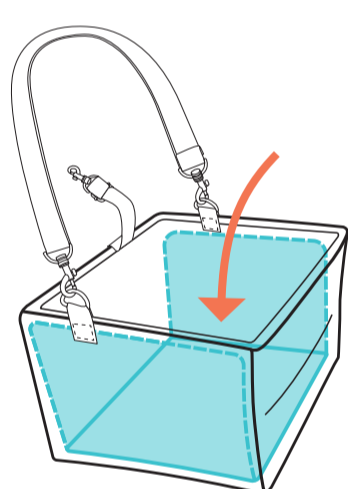

23cm

45cm

L-17in x W-13in x H-9in  
L-43.2 cm x W-33 cm x H-23 cm

frisco  
by chewy

frisco  
by chewy

Dog Hanging  
Car Seat  
For Toy Breeds & Puppies

Give Your Pet Window Seat Perks:

1. Pop the hanging car seat up, place the plastic board in and secure with hook-and-loop fasteners on bottom and sides. Press to secure.

2. Put the fleece liner on, pass the d-rings and safety tether through the slots, and secure with hook-and-loop fasteners.

3. Attach the headrest strap around each d-ring, then loop the strap around the headrest of the car seat. Adjust the strap to a comfortable height for your pet.

4. Pass the car's seatbelt through the loops on the back of the hanging car seat. Use the lower strap for added security in the front seat by fastening it snugly around the car seat. Attach the safety tether to your dog's harness for extra safety points.

45cm

7cm

Made for pets only. Not for use with children. For the pet's safety, all animals should be confined within the hanging car seat. Do not place your pet in the hanging car seat until it is completely installed and secure. Test the security of the hanging car seat frequently. If any part becomes loose or frayed, discard immediately. Never leave your pet unsupervised or unattended while in the hanging car seat. Always use a harness with the hanging car seat.