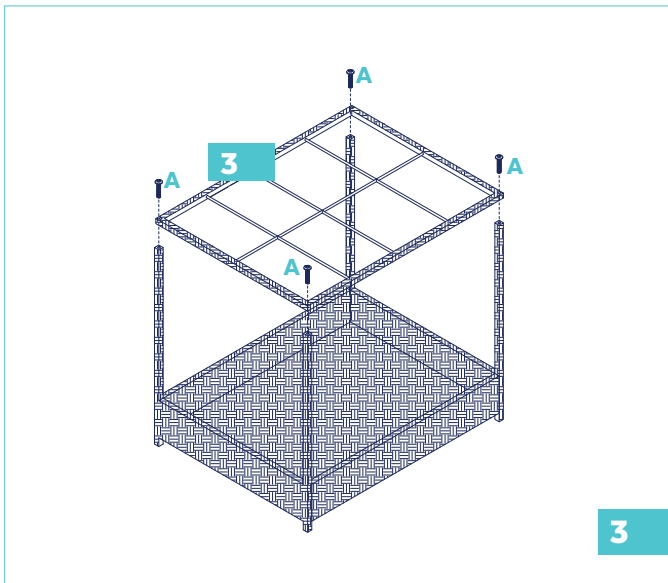

frisco[®]
by **chewy**

Outdoor Wicker Canopy Dog Bed Product Manual

sku# **356071**

91 cm L x 71 cm W x 81 cm H
35.83 inches L x 27.95 inches W x 31.89 inches H

Assembly Instructions

Please Read Through All Instructions Before Starting

Parts Included

Prior to assembly, please be sure to identify and sort all parts shown below.

2 PCS
Side Panel

2 PCS
Front Panel

1 PC
Top Panel

1 PC
Bottom Panel

1 PC Canopy

1 PC Cushion

Step 1.

For easier assembly, loosely attach the bolts to the panels, insert the bottom base in Step 2, then fully tighten.

Step 2.

Step 3.

FINISHED ASSEMBLY

Warning & Cautions

Please read and follow all warnings and instructions to avoid pet injury or property damage.