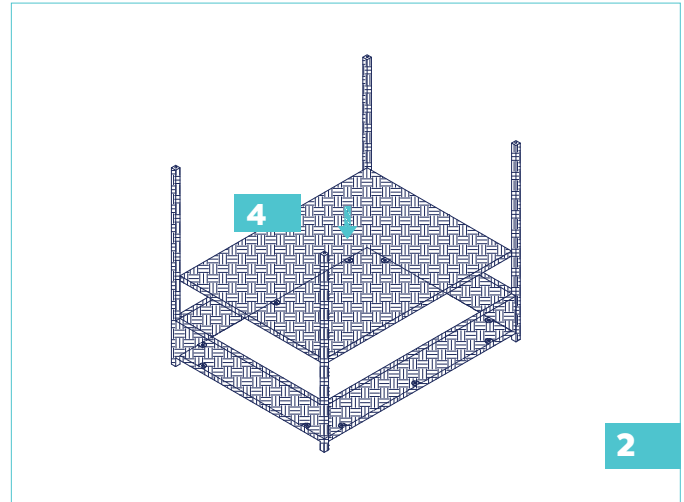

frisco[®]
by **chewy**

Outdoor Wicker Canopy Dog Bed Product Manual

sku# **356071**

91 cm L x 71 cm W x 81 cm H
35.83 inches L x 27.95 inches W x 31.89 inches H

Assembly Instructions

Please Read Through All Instructions Before Starting

Parts Included

Prior to assembly, please be sure to identify and sort all parts shown below.

2 PCS
Side Panel

2 PCS
Front Panel

1 PC
Top Panel

1 PC
Bottom Panel

1 PC Canopy

1 PC Cushion

Step 1.

For easier assembly, loosely attach the bolts to the panels, insert the bottom base in Step 2, then fully tighten.

Step 2.

Step 3.

FINISHED ASSEMBLY

Warning & Cautions

Please read and follow all warnings and instructions to avoid pet injury or property damage.