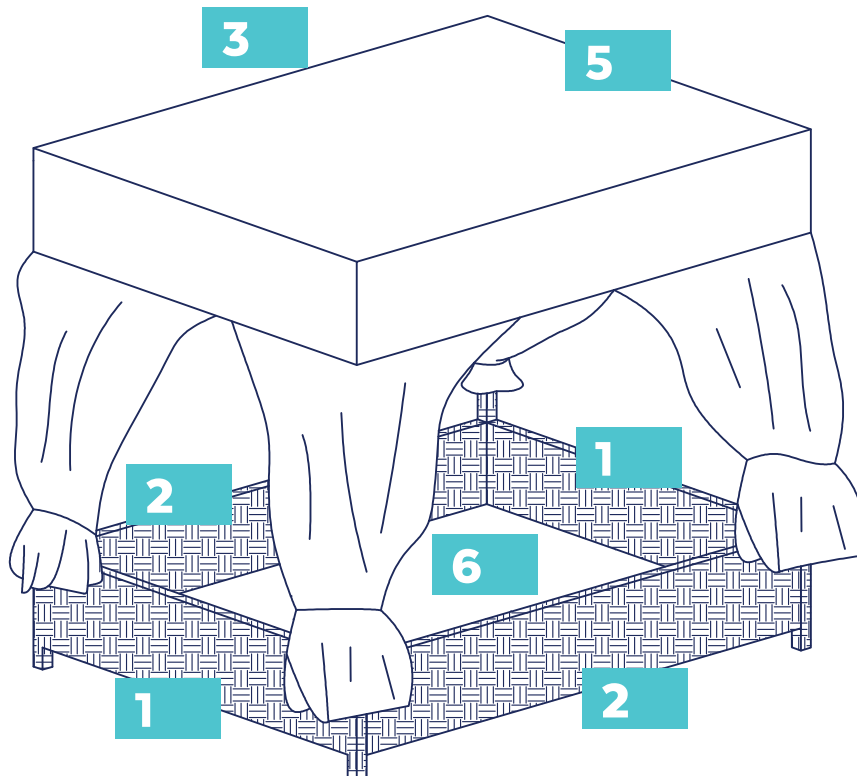

frisco[®]
by **chewy**

Outdoor Wicker Canopy Dog Bed Product Manual

sku# **356071**

91 cm L x 71 cm W x 81 cm H
35.83 inches L x 27.95 inches W x 31.89 inches H

Assembly Instructions

Please Read Through All Instructions Before Starting

Parts Included

Prior to assembly, please be sure to identify and sort all parts shown below.

2 PCS
Side Panel

2 PCS
Front Panel

1 PC
Top Panel

1 PC
Bottom Panel

1 PC Canopy

1 PC Cushion