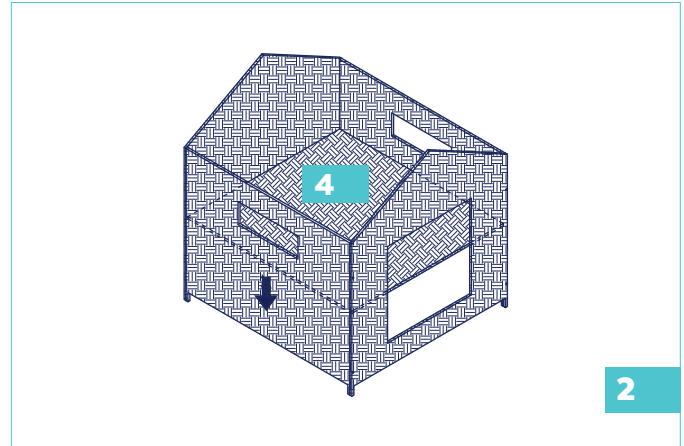

Assembly Instructions

Please Read Through All Instructions Before Starting

Step 1.

For easier assembly, loosely attach the bolts to the panels, insert the bottom base in Step 2, then fully tighten.

Step 2.

Step 3.

Step 4.

Step 5.

FINISHED ASSEMBLY