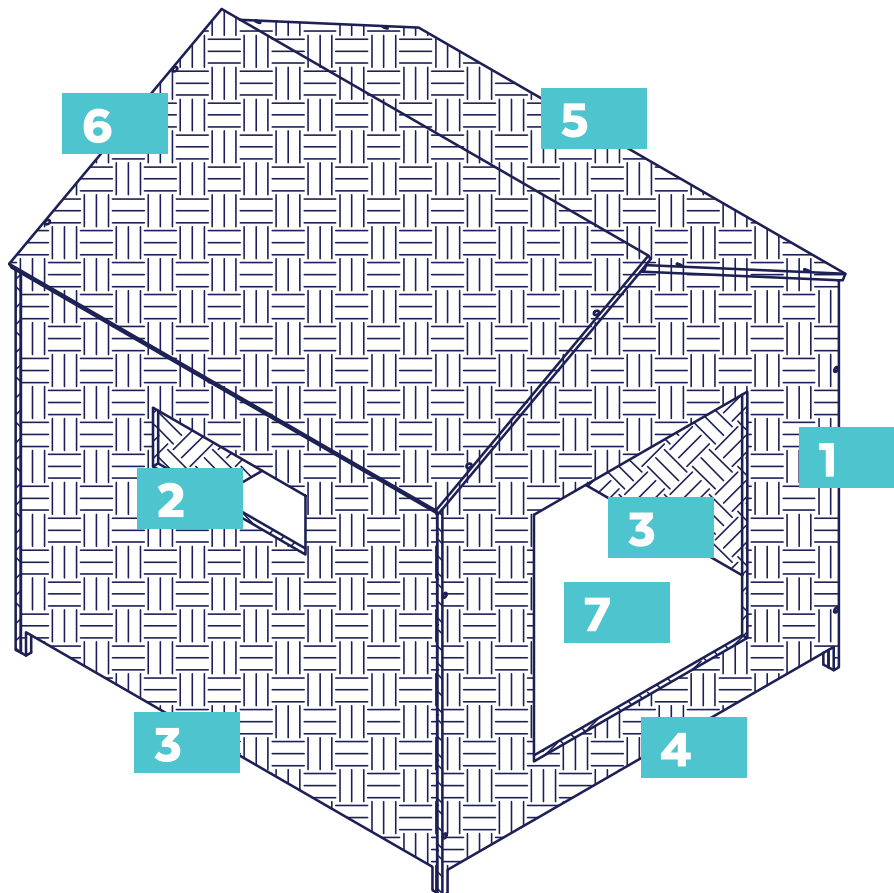

Assembly Instructions

Please Read Through All Instructions Before Starting

Parts Included

Prior to assembly, please be sure to identify and sort all parts shown below.

Accessories

NO

YES

Call 1.800.672.4399 for questions