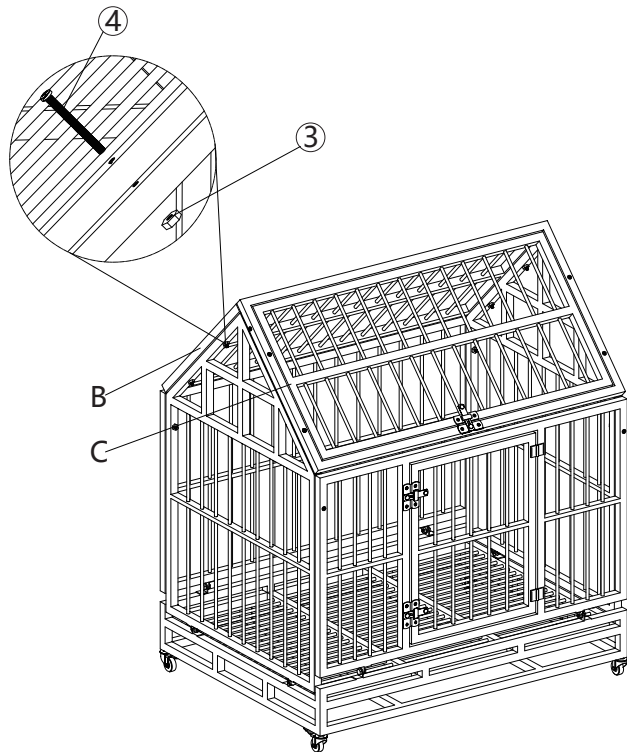

② 2 persons are needed

Technical Specifications	
Brand	COZIOWOW
Material	Galvanized pipe
Colour	Black
Size	93.5*59*103cm

Hardware List

A 1PC	B 1PC	C 1PC	D 1PC
① 2PCS	② 2PCS	③ 12PCS	④ 12PCS

PRODUCT ASSEMBLY

PRODUCT ASSEMBLY

! Check the package contents before getting started !

STEP 1

PRODUCT ASSEMBLY

STEP 3

			M6x40mm 
B 1PC	C 1PC	③ 8PCS	④ 8PCS

PRODUCT ASSEMBLY

STEP 4