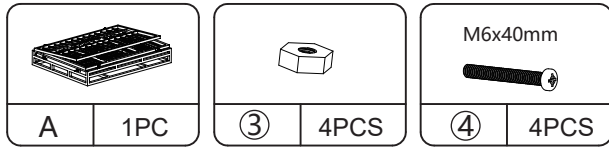

PRODUCT ASSEMBLY

PRODUCT ASSEMBLY

! Check the package contents before getting started !

STEP 1