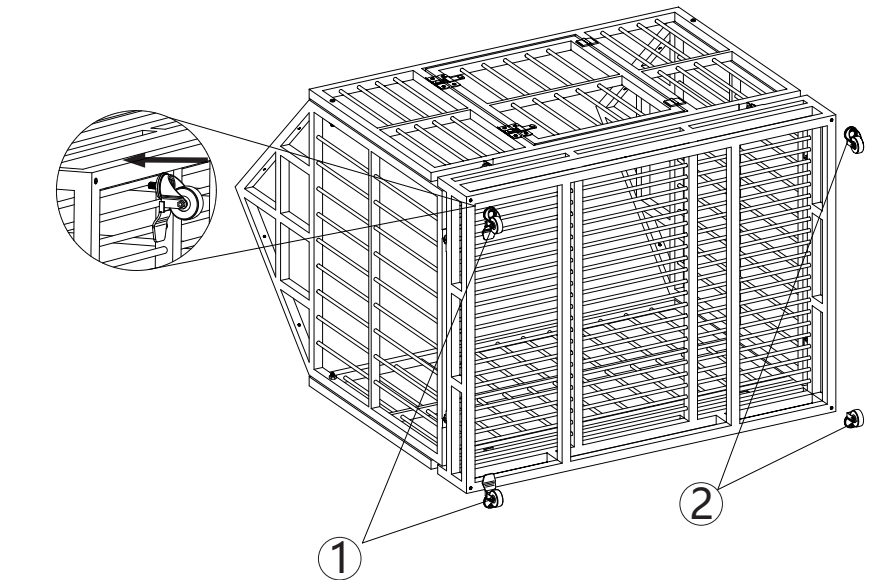

② 2 persons are needed

Technical Specifications	
Brand	COZIOWOW
Material	Galvanized pipe
Colour	Black
Size	93.5*59*103cm

Hardware List

A 1PC	B 1PC	C 1PC	D 1PC
① 2PCS	② 2PCS	③ 12PCS	④ 12PCS

PRODUCT ASSEMBLY

PRODUCT ASSEMBLY

! Check the package contents before getting started !

STEP 1

PRODUCT ASSEMBLY

STEP 3

			M6x40mm 
B 1PC	C 1PC	③ 8PCS	④ 8PCS

PRODUCT ASSEMBLY

STEP 4