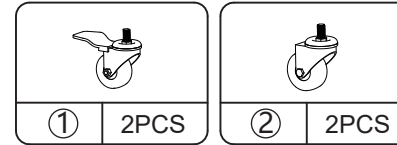

② 2 persons are needed

Technical Specifications	
Brand	COZIOWOW
Material	Galvanized pipe
Colour	Black
Size	93.5*59*103cm

Hardware List

A 1PC	B 1PC	C 1PC	D 1PC
① 2PCS	② 2PCS	③ 12PCS	④ 12PCS

PRODUCT ASSEMBLY

PRODUCT ASSEMBLY

! Check the package contents before getting started !

STEP 1

PRODUCT ASSEMBLY

STEP 3

			M6x40mm 
B 1PC	C 1PC	③ 8PCS	④ 8PCS

PRODUCT ASSEMBLY

STEP 4