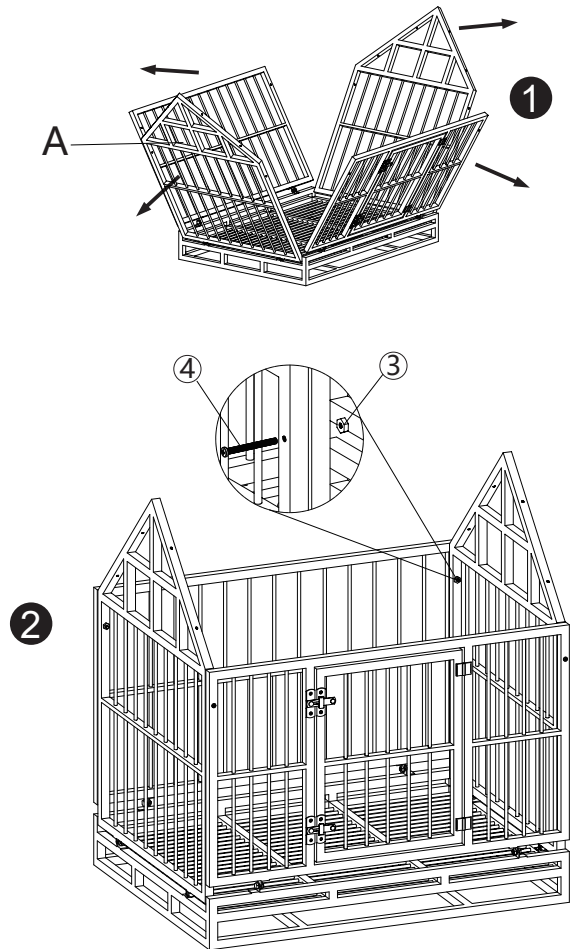

② 2 persons are needed

Technical Specifications	
Brand	COZIOWOW
Material	Galvanized pipe
Colour	Black
Size	93.5*59*103cm

Hardware List

A 1PC	B 1PC	C 1PC	D 1PC
① 2PCS	② 2PCS	③ 12PCS	④ 12PCS

PRODUCT ASSEMBLY

PRODUCT ASSEMBLY

! Check the package contents before getting started !

STEP 1

PRODUCT ASSEMBLY

STEP 3

			M6x40mm 
B 1PC	C 1PC	③ 8PCS	④ 8PCS

PRODUCT ASSEMBLY

STEP 4