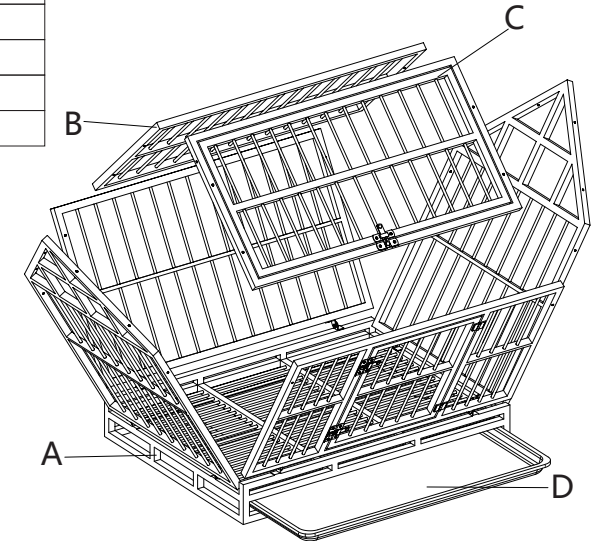

② 2 persons are needed

Technical Specifications	
Brand	COZIOWOW
Material	Galvanized pipe
Colour	Black
Size	93.5*59*103cm

Hardware List

A 1PC	B 1PC	C 1PC	D 1PC
① 2PCS	② 2PCS	③ 12PCS	④ 12PCS

PRODUCT ASSEMBLY