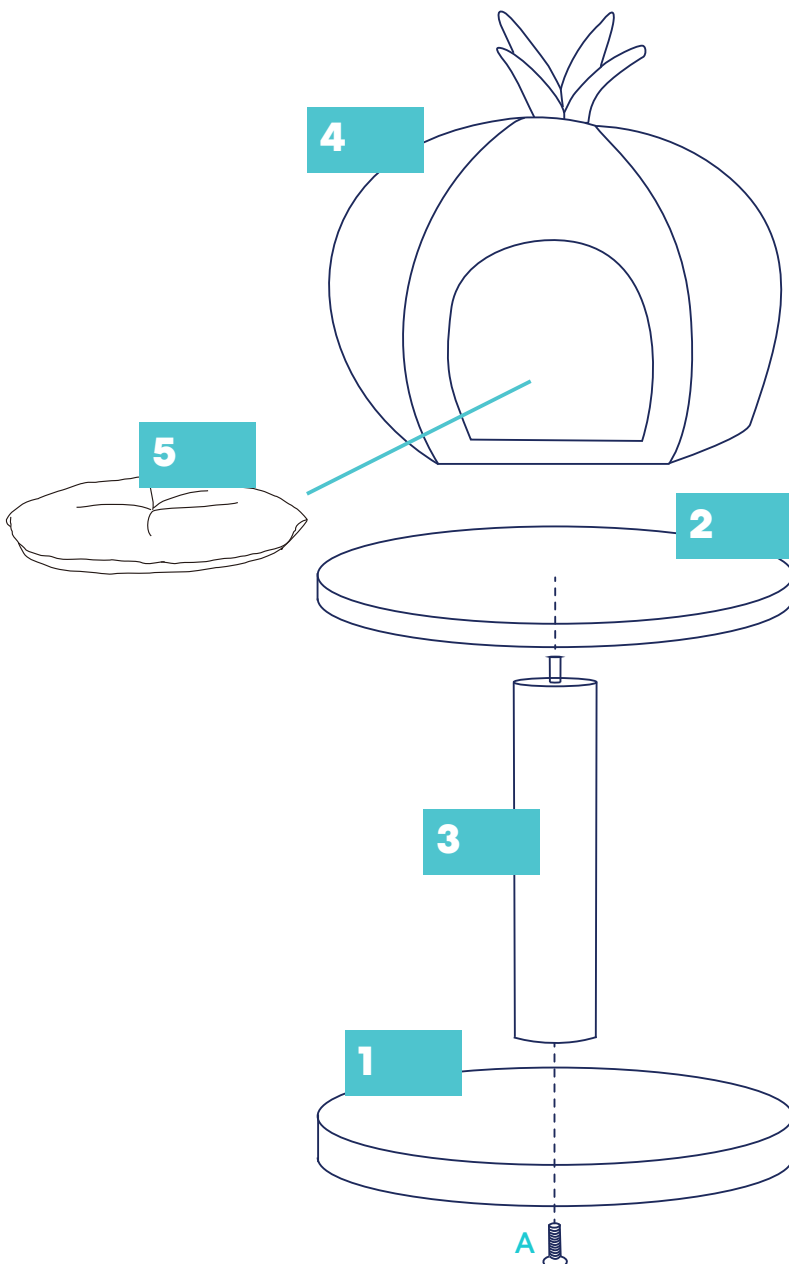

Assembly Instructions

Please Read Through All Instructions Before Starting

Parts Included

Prior to assembly, please be sure to identify and sort all parts shown below.

Accessories

NO

YES

Call 1.800.672.4399 for questions