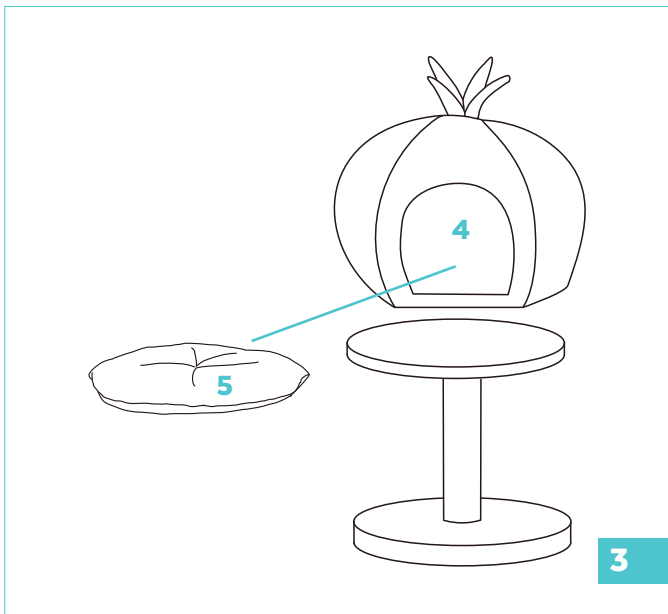

Assembly Instructions

Please Read Through All Instructions Before Starting

Step 3.