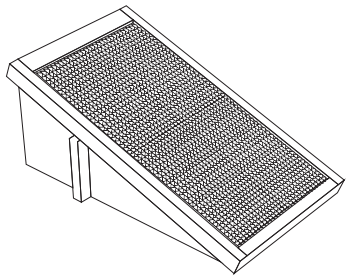

CAT SCRATCHER

Included

2 side zBoards

1 Horizontal zBoard

Organic Silvertine Catnip

1 Scratch Pad

Dual Use

- Assemble your unit on a flat even surface
- Make sure zBoard surfaces are clean and dry

- Do not place unit on its side or back as it will compromise its structural integrity
- Indoor use only. Not in bathroom

- 1 Align side zBoards to horizontal zBoard as shown.

- 3 Scratching pad is reversible for longer lasting use.