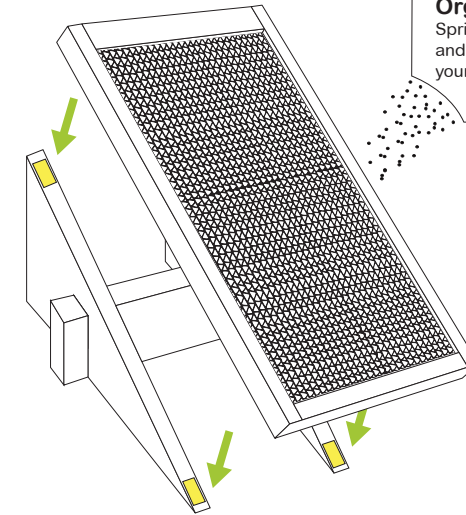

CAT SCRATCHER

Included

2 side zBoards

1 Horizontal zBoard

Organic Silvertine Catnip

1 Scratch Pad

Dual Use

- Assemble your unit on a flat even surface
- Make sure zBoard surfaces are clean and dry

- Do not place unit on its side or back as it will compromise its structural integrity
- Indoor use only. Not in bathroom

- 1 Align side zBoards to horizontal zBoard as shown.

- 3 Scratching pad is reversible for longer lasting use.

- 2 Align Scratch Pad to velcro on base. Sprinkle organic silvertine catnip. Let your cat have fun!

Organic Silvertine
Sprinkle on the scratcher and have fun. We promise your cat will love it!

- 4 Share a video of your cat enjoying the cat scratcher and get a **FREE** refill scratch pad. Also available to buy at www.waybasics.com Just search "refill"