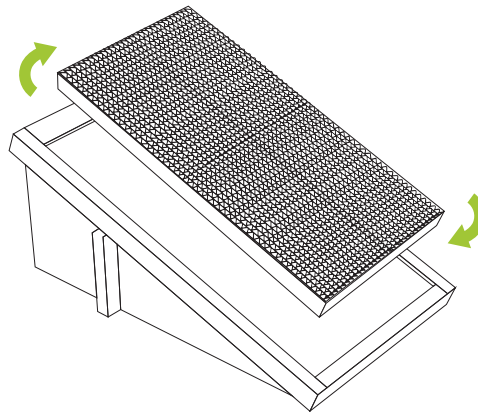

CAT SCRATCHER

Included

2 side zBoards

1 Horizontal zBoard

Organic Silvertine Catnip

1 Scratch Pad

Dual Use

- Assemble your unit on a flat even surface
- Make sure zBoard surfaces are clean and dry

- Do not place unit on its side or back as it will compromise its structural integrity
- Indoor use only. Not in bathroom

- 1 Align side zBoards to horizontal zBoard as shown.

- 3 Scratching pad is reversible for longer lasting use.