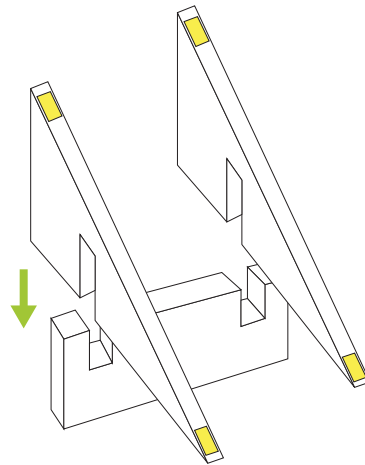

CAT SCRATCHER

Included

2 side zBoards

1 Horizontal zBoard

Organic Silvertine Catnip

1 Scratch Pad

Dual Use

- Assemble your unit on a flat even surface
- Make sure zBoard surfaces are clean and dry

- Do not place unit on its side or back as it will compromise its structural integrity
- Indoor use only. Not in bathroom

- 1 Align side zBoards to horizontal zBoard as shown.

- 3 Scratching pad is reversible for longer lasting use.