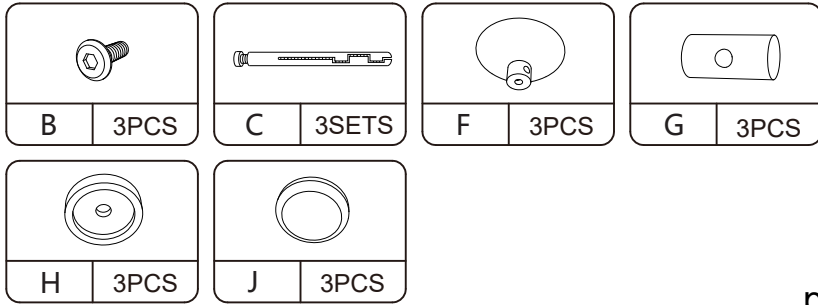

Sincerely,
COZIWOW Team

**COZIWOW,
for Pets and Fun!**

You need

Hardware List

			
① 1PC	② 1PC 397x297x12mm	③ 1PC 212.5x116x12mm	④ 1PC 295x144.5x12mm
			
A 6PCS M5x40mm	B 3PCS M6x20mm	C 3SETS M5x60mm	D 1PC
			
E 1PC	F 3PCS	G 3PCS	H 3PCS
			
J 3PCS			

PRODUCT ASSEMBLY

 Check the package contents before getting started !

STEP 1

		
③ 1PC	④ 1PC	A 2PCS

STEP 2

STEP 3

The felt cloth (1) comes with 3 self-adhesive Velcro stickers that need to be torn off by hands and stick to the board (2). As shown below.

STEP 4

plan A

plan B

plan A

plan B