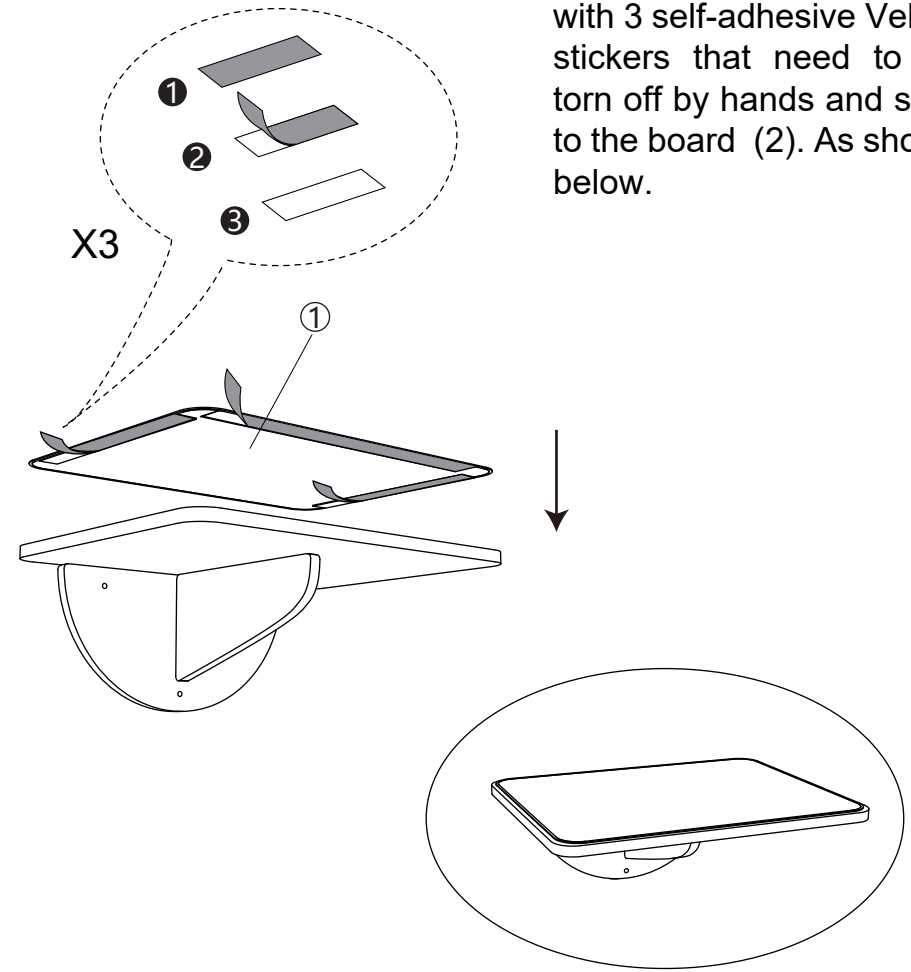

Sincerely,
COZIWOW Team

**COZIWOW,
for Pets and Fun!**

You need

Hardware List

			
① 1PC	② 1PC 397x297x12mm	③ 1PC 212.5x116x12mm	④ 1PC 295x144.5x12mm
			
A 6PCS M5x40mm	B 3PCS M6x20mm	C 3SETS M5x60mm	D 1PC
			
E 1PC	F 3PCS	G 3PCS	H 3PCS
			
J 3PCS			

PRODUCT ASSEMBLY

 Check the package contents before getting started !

STEP 1

		
③ 1PC	④ 1PC	A 2PCS

STEP 2

STEP 3

The felt cloth (1) comes with 3 self-adhesive Velcro stickers that need to be torn off by hands and stick to the board (2). As shown below.

STEP 4

plan A

plan B

plan A

plan B