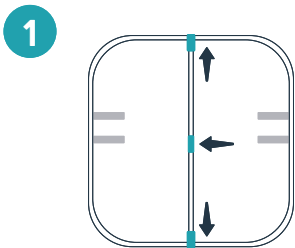

# Happy Ride™ DOG BARRIER

Connect the three support rod pieces. Insert the support rod into the pockets on the dog barrier.

Install the dog barrier with the support rod facing the front seats. Wrap each strap around the headrest posts and cinch the straps tightly through the metal rings.

Push the white seat anchor in between the passenger seat back and seat bottom. Tighten the seat anchor strap so that the bottom edge of the barrier rests firmly against the front seats or console.

Let us help!