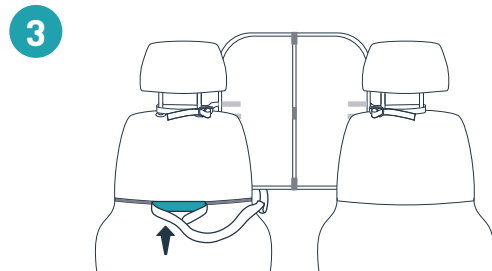

# Happy Ride™ DOG BARRIER

Connect the three support rod pieces. Insert the support rod into the pockets on the dog barrier.

Install the dog barrier with the support rod facing the front seats. Wrap each strap around the headrest posts and cinch the straps tightly through the metal rings.

Push the white seat anchor in between the passenger seat back and seat bottom. Tighten the seat anchor strap so that the bottom edge of the barrier rests firmly against the front seats or console.

Let us help!