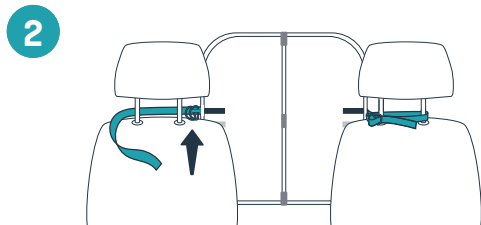

# Happy Ride™ DOG BARRIER

Connect the three support rod pieces. Insert the support rod into the pockets on the dog barrier.

Install the dog barrier with the support rod facing the front seats. Wrap each strap around the headrest posts and cinch the straps tightly through the metal rings.

Push the white seat anchor in between the passenger seat back and seat bottom. Tighten the seat anchor strap so that the bottom edge of the barrier rests firmly against the front seats or console.

Let us help!