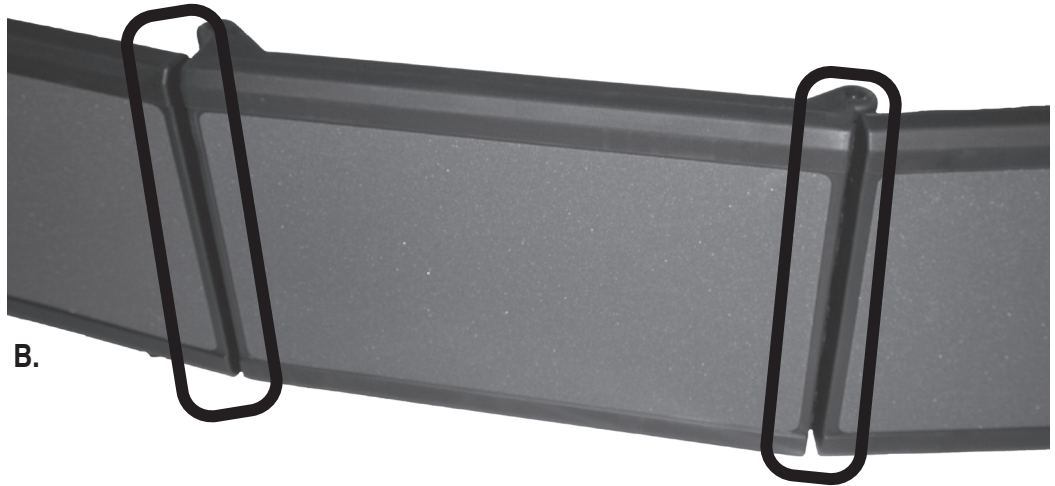

Ramp

Security Strap

INSTRUCTIONS FOR USE

Step 1. Unfold ramp and place on firm surface with non-skid surface facing up (Figure A).

INSTRUCTIONS FOR USE

Watch for pinch points while unfolding ramp (Figure B).

Step 2. Be sure the ramp is secure and all four corners are supported.

Step 3. If used on the rear entrance of a van or SUV, attach the security strap to the floor door latch, as shown (Figure C).

WARNING!