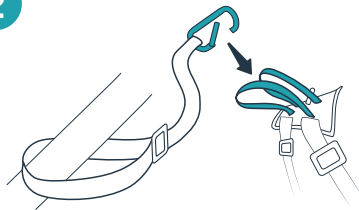

Get started!

Happy Ride™ SEAT BELT TETHER

1

Slip the seat belt through the loop on the travel tether.

2

Connect the carabiner to your dog's harness.

3

Adjust the length to reduce or increase your dog's range of motion.