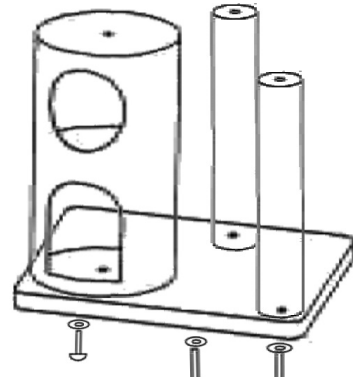

PARTS IDENTIFICATION

A - Base

B - Cubby Post

C - Triangle Platform

D - Circular Platform

E - Cubby Tube

F - Oval Platform

G - Bolstered Perch

Allen Wrench included for assembly.

H - Prong Toy

I - Long Post (3)

J - Short Post (2)

K - Medium Post with Screw

L - Medium Bolt (5)
1.9in (50mm)

M - Short Bolt (1)
1.3in (35mm)

N - Long Bolt (1)
2.3in (60mm)

O - Dual Thread Screw (3)
3.15in (80mm)

P - Bolt Cover (2)

Q - Washer (5)
1.5in (40mm)

****NOTE****

Post with Screw (K) comes with black cap attached to screw; remove before assembly.

ASSEMBLY INSTRUCTIONS

1. Attach two Long Posts (I) and Cubby Post (B) to Base (A). The Long Posts will attach with Medium Bolts (L) and Washers (Q) and the Cubby Post attaches with a Short Bolt (M) and Washer(Q). Insert Bolts and Washer through bottom of Base through Cubby and Long Posts. Use Allen Wrench to tighten. (May be easier to set on flat surface while attaching parts to base.)