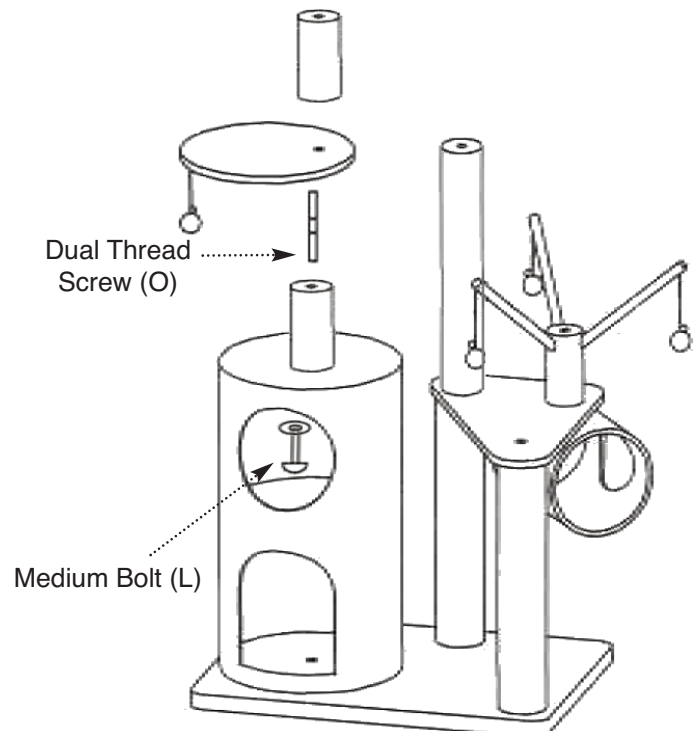

3. Attach one Short Post (J) to top of Cubby Post using a Medium Bolt (L) and Washer (Q). Screw bolt and washer up through top of Cubby attaching to Short Post, use Allen Wrench to tighten.

Place Circular Platform (D) on top of Short Post and secure in place with a Dual Thread Screw (O), tighten screw until bottom threads disappear. Attach remaining Short Post (J) to Circular Platform by placing on top of Dual Thread Screw and rotating until secure.