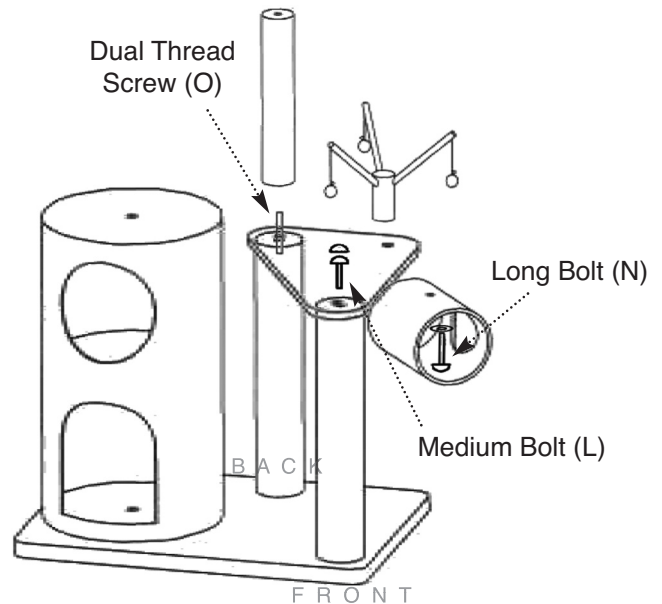

2. Place Triangle Platform (C) on top of Long Posts from step 1. Secure Triangle to Posts with a Medium Bolt (L) in front and a Dual Threaded Screw (O) in back. Use Allen Wrench to tighten Bolt and place a Bolt Cover (P) over bolt after secure. Insert Dual Threaded Screw on top of Platform and tighten until bottom threads disappear.

Attach remaining Long Post (I) to Triangle Platform, using a Dual Thread Screw (O). Insert Screw on top of Platform and tighten until bottom threads disappear. Then place Long Post on top of Screw and rotate until secure.

Attach Cubby Tube (E) and Prong Toy (H) to remaining corner of Triangle Platform. Screw one Long Bolt (N) and Washer (Q) through Cubby Tube then through Triangle Platform, and tighten with Allen Wrench. Place Prong Toy (H) on top of Cubby Tube over Long Bolt and rotate until secure.