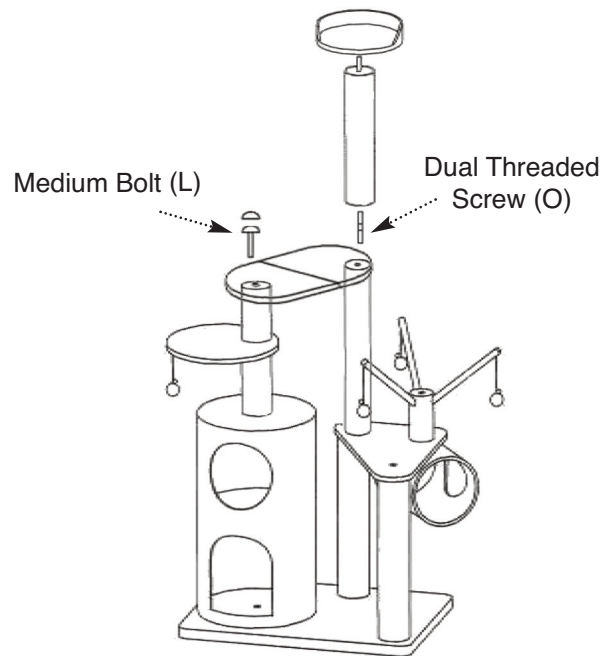

1. Place Oval Platform (F) on top of Long Post and Short Post. Screw a Medium Bolt (L) on top of Oval Platform through short post. Tighten with Allen Wrench and place a Bolt Cap (P) on top.

Insert remaining Dual Thread Screw (O) on top of Oval Platform through Long Post, tighten until bottom threads disappear. Then attach Medium Post with Screw (K) to Oval Platform by placing on top of Screw and rotating until secure.

Attach Bolstered Perch (G) to top of Medium Post, rotate until secure.

TOLL-FREE SERVICE HELPLINE: If you have any problems or questions with the assembly of your new Feline Nuvo Cat Furniture: Playhouse, call our Service Helpline at: 1-800-428-8560 between 9:00 a.m. and 4:00 p.m. (EST) Monday through Friday.

LIMITED MANUFACTURERS WARRANTY

1. For one (1) year from the date of original purchase, MIDWEST Homes For Pets ("MIDWEST") warrants to the purchaser of this pet furniture that, should it prove defective by reason of improper workmanship and/or material, MIDWEST will repair or replace, at its option, any defective part of the pet furniture, without charge for the part or for shipping. Replacement parts are warranted for the remainder of the original period.
2. **THIS WARRANTY DOES NOT COVER** defects in the furniture caused by any animal, any physical abuse to or misuse of the pet furniture, any damage caused by the original purchaser or any third party, or any defects arising or discovered more than one (1) year from the original retail purchase date.
3. **STEPS TO OBTAIN WARRANTY SERVICE:**
   1. The purchaser must call MIDWEST's HELPLINE, 800-428-8560, to report the alleged defect to a customer service representative or obtain missing parts.
   2. The customer service representative will determine if the defect is covered by this warranty, and if it is, will authorize and instruct the purchaser in how to obtain corrective action.
   3. MIDWEST may require the purchaser to present the sales receipt or other proof of purchase prior to authorizing any return or replacement. No returns or replacements will be permitted without proper authorization. If a return or replacement is authorized, you may be requested to return the item to MIDWEST or to make the item available for pick-up by MIDWEST.
4. **ANY EXPRESS WARRANTY NOT PROVIDED IN THIS WARRANTY DOCUMENT, AND ANY REMEDY FOR BREACH OF CONTRACT THAT, BUT FOR THIS PROVISION, MIGHT ARISE BY IMPLICATION OR OPERATION OF LAW, IS HEREBY EXCLUDED AND DISCLAIMED. THE IMPLIED WARRANTIES OF MERCHANTABILITY AND OF FITNESS FOR ANY PARTICULAR PURPOSE ARE EXPRESSLY LIMITED TO A TERM OF ONE (1) YEAR. SOME STATES DO NOT ALLOW LIMITATIONS ON HOW LONG AN IMPLIED WARRANTY LASTS, SO THE ABOVE LIMITATIONS MAY NOT APPLY TO YOU.**
5. **UNDER NO CIRCUMSTANCES SHALL MIDWEST BE LIABLE TO PURCHASER OR ANY OTHER PERSON OR ANY SPECIAL, INCIDENTAL OR CONSEQUENTIAL DAMAGES, WHETHER ARISING OUT OF BREACH OF WARRANTY, BREACH OF CONTRACT OR OTHERWISE, SOME STATES DO NOT ALLOW THE EXCLUSION OR LIMITATIONS OF INCIDENTAL OR CONSEQUENTIAL DAMAGES, SO THE ABOVE LIMITATIONS OR EXCLUSION MAY NOT APPLY TO YOU.**
6. This warranty gives you specific legal rights, and you may also have other rights which vary from state to state.

For a Complete Listing of Products
Pet Beds • Cat Playpens
Feline Furniture • Ex Pens • Crates ...
- Visit Our Website
www.midwesthomes4pets.com